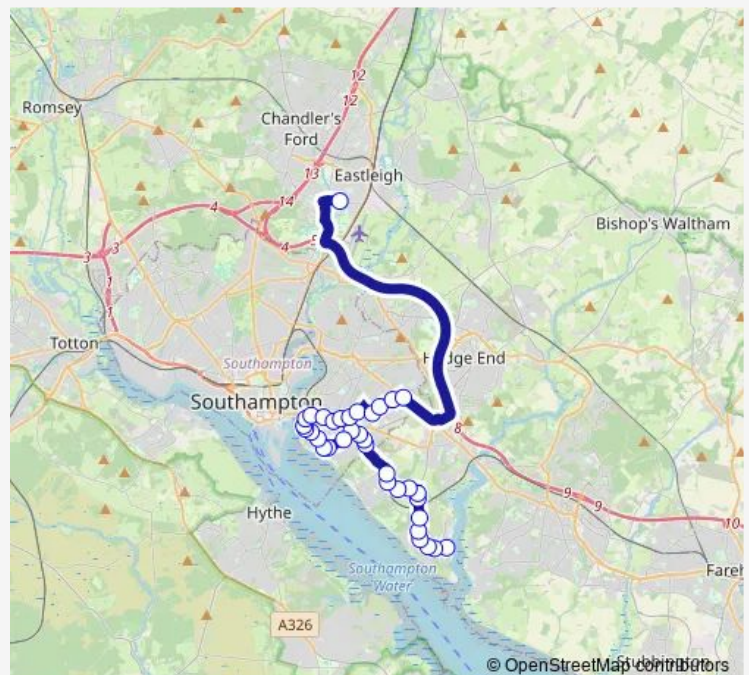

Saturday —

Sunday —

Route info

Direction: The Square

Stops: 35

Trip Duration: 0 hour 50 min

Foundry Court

Centenary Quay

Health Clinic

Johns Road

Fort Road

St Annes Road

Sholing Station

Millers Pond

St Monica School

Butts Road Tesco

Landseer Road

Butts Square

Orpen Road

Barton Peveril College

Direction

Barton Peveril College — The Square

38 stops

[Open route schedule](#)