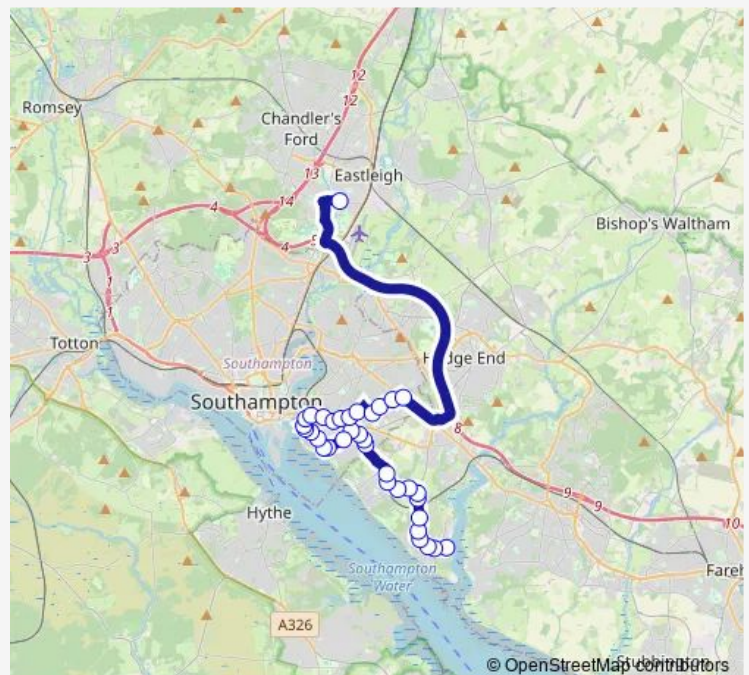

### Route schedule

The Square — Barton Peveril College

Monday 09:10

Tuesday 07:10

Wednesday 07:10

Thursday 07:10

Friday 07:10

Saturday —

### Route info

Direction: The Square

Stops: 35

Trip Duration: 0 hour 50 min

Foundry Court

Centenary Quay

Health Clinic

Johns Road