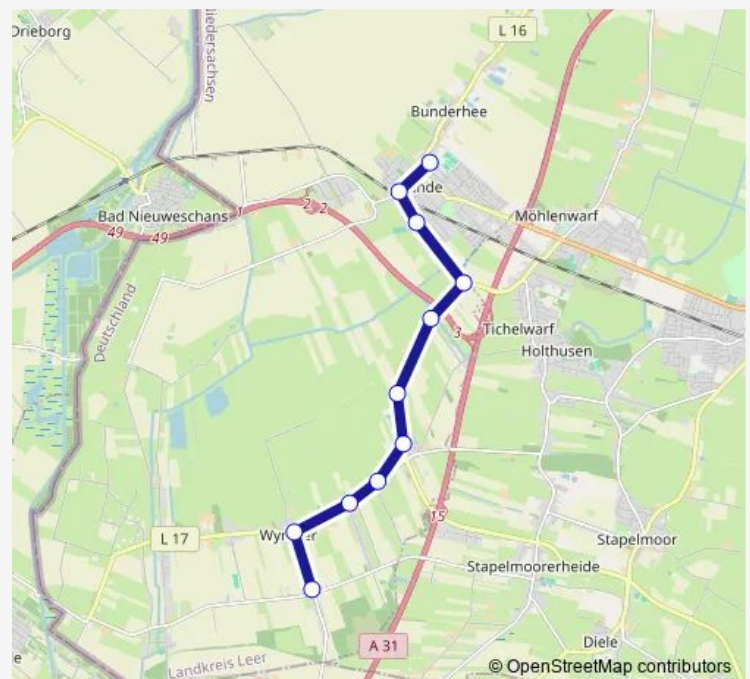

Direction

Wymeer, Kirchstr./Ost-West-Str., Mast 1 — Bunde, Schule, Mast 1

11 stops

[Open route schedule](#)

Wymeer, Kirchstr./Ost-West-Str., Mast 1

Wymeer, Wymeerster Hauptstr./Karkpad, Mast 2

Wymeer, Wymeerster Hauptstr./Molkereistr., Mast 2

Boen, Boenster Hauptstr./Spin's Lohne, Mast 2

Boen, Dreipoort, Mast 2

Boen, Boenster Hauptstr. 12, Mast 2

Boen, Boenster Hauptstr./Organistenlohne, Mast 2

Boen, Boenster Str./L17, Mast 1

Bunde, Boenster Str./Tjüchenweg, Mast 1

Bunde, Neuschanzer Str./Bahn, Mast 2

Bunde, Schule, Mast 1

Route schedule

Wymeer, Kirchstr./Ost-West-Str., Mast 1 — Bunde, Schule, Mast 1

Monday	06:45
Tuesday	06:45
Wednesday	06:45
Thursday	06:45
Friday	06:45
Saturday	—
Sunday	—

Route info

Direction: Wymeer, Kirchstr./Ost-West-Str., Mast 1

Stops: 11

Trip Duration: 0 hour 17 min

632 Bus time schedules and route maps are available in an offline PDF at busmaps.com. Use the busmaps.com website to see live bus times, train schedule or subway schedule, and step-by-step directions for all public transit in Leer