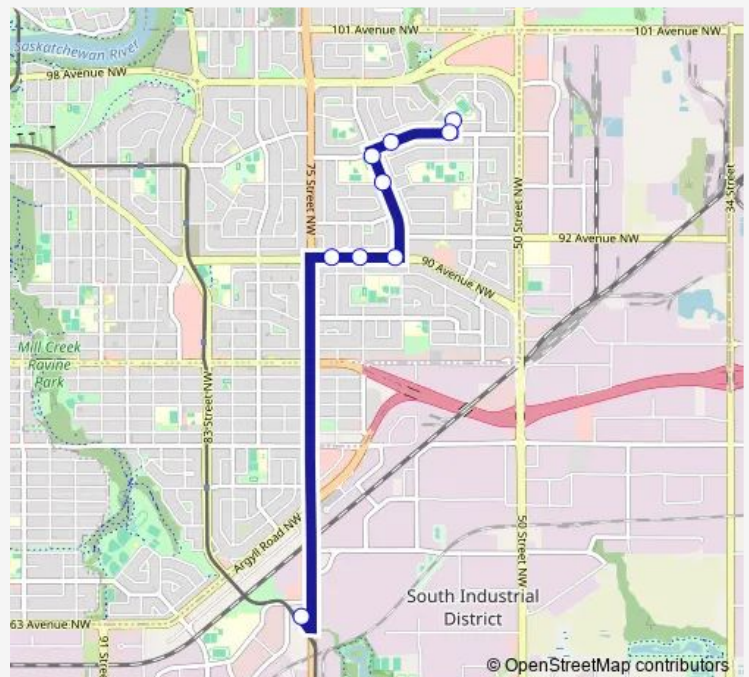

71 Street & 90 Avenue

Ottewell Road & 93A Avenue

Ottewell Road & 94B Avenue

68 Street & 94B Avenue

61 Street & 94B Avenue

61 Street & 95 Avenue

Route schedule

Davies Transit Centre Bay A — 61 Street & 95 Avenue

Monday 07:53

Tuesday 07:53

Wednesday 07:53

Thursday 07:53

Friday 07:53

Saturday —

Sunday —

Route info

Direction: Davies Transit Centre Bay A

Stops: 8

Trip Duration: 0 hour 17 min

Direction

61 Street & 95 Avenue — Davies Transit Centre Bay A

9 stops

[Open route schedule](#)

61 Street & 95 Avenue

61 Street & 94B Avenue

68 Street & 94B Avenue

Ottewell Road & 94B Avenue

Ottewell Road & 94 Avenue

Ottewell Road & 90 Avenue

71 Street & 90 Avenue

73 Street & 90 Avenue

Davies Transit Centre Bay A