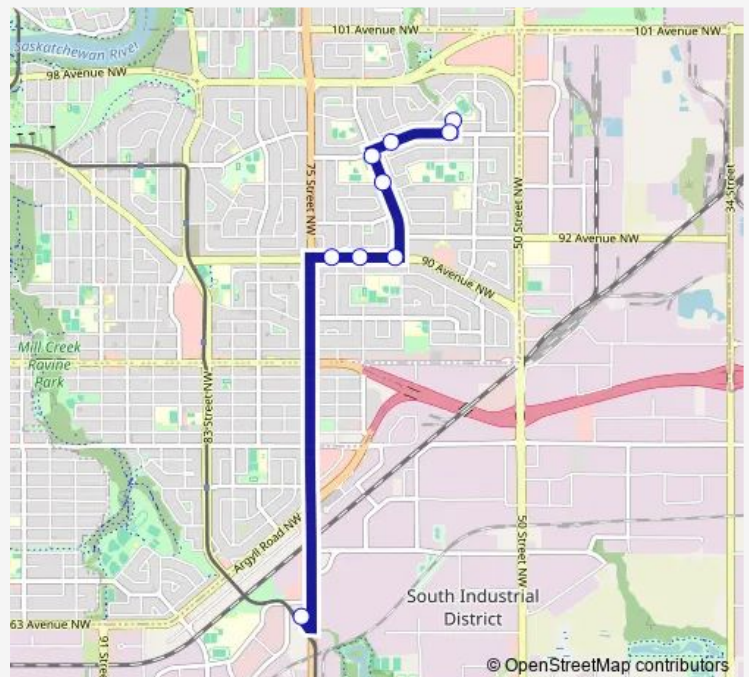

71 Street & 90 Avenue

Ottewell Road & 93A Avenue

Ottewell Road & 94B Avenue

68 Street & 94B Avenue

61 Street & 94B Avenue

61 Street & 95 Avenue

Route schedule

Davies Transit Centre Bay A — 61 Street & 95 Avenue

Monday 07:53

Tuesday 07:53

Wednesday 07:53

Thursday 07:53

Friday 07:53

Saturday —

Sunday —

Route info

Direction: Davies Transit Centre Bay A

Stops: 8

Trip Duration: 0 hour 17 min

**Direction**

61 Street &amp; 95 Avenue — Davies Transit Centre Bay A

9 stops

[Open route schedule](#)

61 Street &amp; 95 Avenue

## Route schedule

61 Street &amp; 95 Avenue — Davies Transit Centre Bay A

Monday 15:22

Tuesday 15:22

Wednesday 15:22

Thursday 12:11-14:21

Friday 15:22

Saturday —