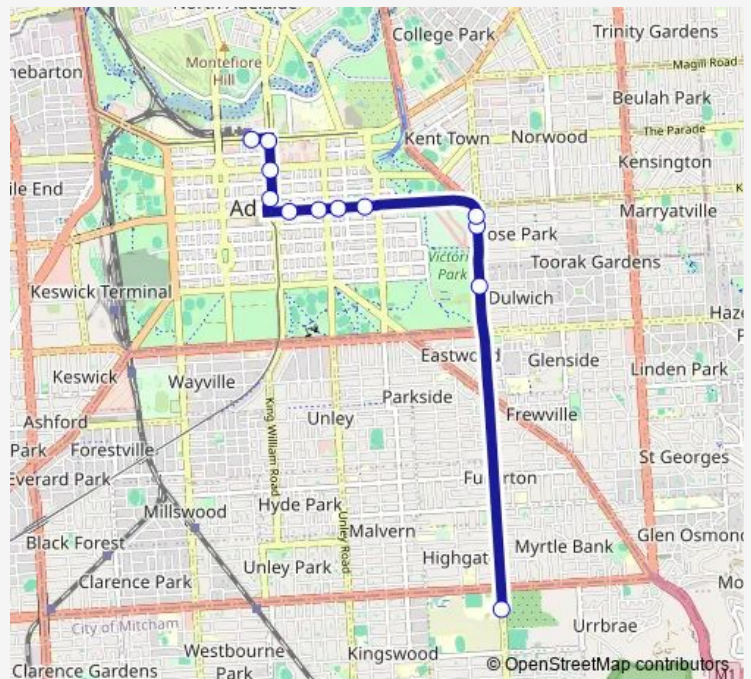

Stop School Fullarton Rd / Urrbrae Agricultural High School - West side

Stop School Fullarton Rd / Dulwich Ave

Stop 1A Fullarton Rd - West side

Stop 1 Fullarton Rd - West side

Stop R1 Wakefield St - South side

Stop S1 Wakefield St - South side

Stop T1 Wakefield St - South side

Stop U1 Wakefield St - South side

Stop U2 Victoria Sq - North West side

Stop W2 King William St - West side

Stop Y2 King William St - West side

Stop W1 North Tce - South side

Route schedule

Stop School Fullarton Rd / Urrbrae Agricultural High School - West side — Stop W1 North Tce - South side

Monday	15:34
Tuesday	15:34
Wednesday	14:43
Thursday	15:34
Friday	15:34
Saturday	—
Sunday	—

Route info

Direction: Stop School Fullarton Rd / Urrbrae Agricultural High School - West side

Stops: 12

Trip Duration: 0 hour 23 min

632 Bus time schedules and route maps are available in an offline PDF at busmaps.com. Use the busmaps.com website to see live bus times, train schedule or subway schedule, and step-by-step directions for all public transit in Adelaide