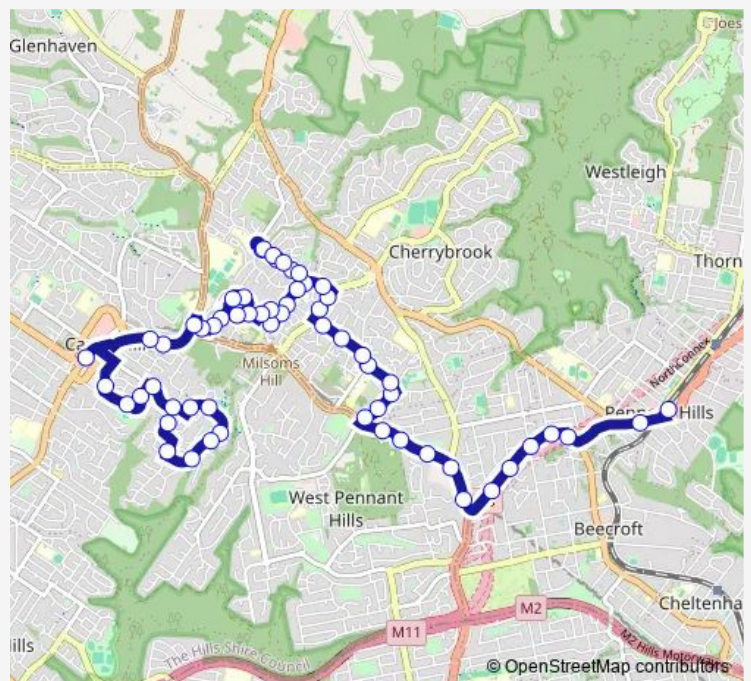

Pennant Hills Station, Railway St - Stand B — Darcey Rd After Jarrah Pl

Monday 06:32-21:20

Tuesday 06:32-21:20

Wednesday 06:32-21:20

Thursday 06:32-21:20

Friday 06:32-21:20

Saturday 07:05-19:05

Sunday 08:05-19:05

Route info

Direction: Pennant Hills Station, Railway St - Stand B

Stops: 60

Trip Duration: 0 hour 56 min

632 — Pennant Hills to Castlewood Estate

County Dr Before Woodgrove Av

Woodgrove Av Opp Greywood St

Woodgrove Av Before David Rd

David Rd After Westminster Dr

David Rd Opp Longworth Cres

David Rd Before Westminster Dr

David Rd Before Longworth Cres

David Rd At Longworth Cres

David Rd At Erlestoke Pl

David Rd Before Woodgrove Av

David Rd After Woodgrove Av

David Rd After Haven Ct

David Rd At Milford Gr

Nuffield Village, Gough Dr

Gowrie Dr Opp D'Arcy Irvine Dr

Gowrie Dr Before Gough Dr

Gough Dr At Orchard Av

Castle Hill Village, Slade Av

Hilliard Dr Opp ARV Warrina Village