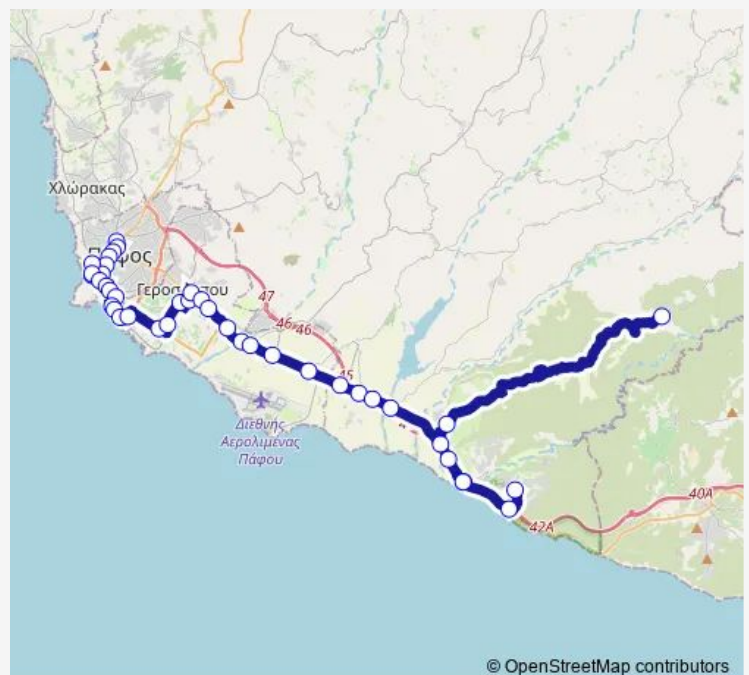

Tafoi Ton Vasileon - Angelou Sikelianou

Agion Anargyron - Ifaistou

Agioi Anargyroi Church 2

Ikarou - Pyrgotelou

Iasonos - Nestoros

Poseidonos Ave. - 1st Stop

Poseidonos Ave. - 3rd Stop

Poseidonos Ave. - 5th Stop

Neapolis University 2

Geroskipou Municipal Stadium 2

Ierokipion Ave. - 1st Stop

Geroskipou High School 1

Ippokratous - Kozanis

**Route schedule**

Karavella Bus Station — 1st Stop Archimandrita 1

Monday	06:15
Tuesday	06:15
Wednesday	06:15
Thursday	06:15
Friday	06:15
Saturday	06:15
Sunday	—

**Route info**

Direction: Karavella Bus Station

Stops: 41

Trip Duration: 1 hour 25 min

632 — Karavella St. - Tombs of the Kings St. - Geroskipou - Aphrodite Hills - Kouklia - Archimandrita

Archiep. Makariou C` Ave. - Al. Panagouli

Old Lemesos - Pafos Road - 1st Stop

Old Lemesos - Pafos Road - 3rd Stop

Old Lemesos - Pafos Road - 5th Stop

Old Lemesos - Pafos Road - 7th Stop

Old Lemesos - Pafos Road - 11th Stop

Aphrodite Hills

Old Lemesos - Pafos Road - 16th Stop