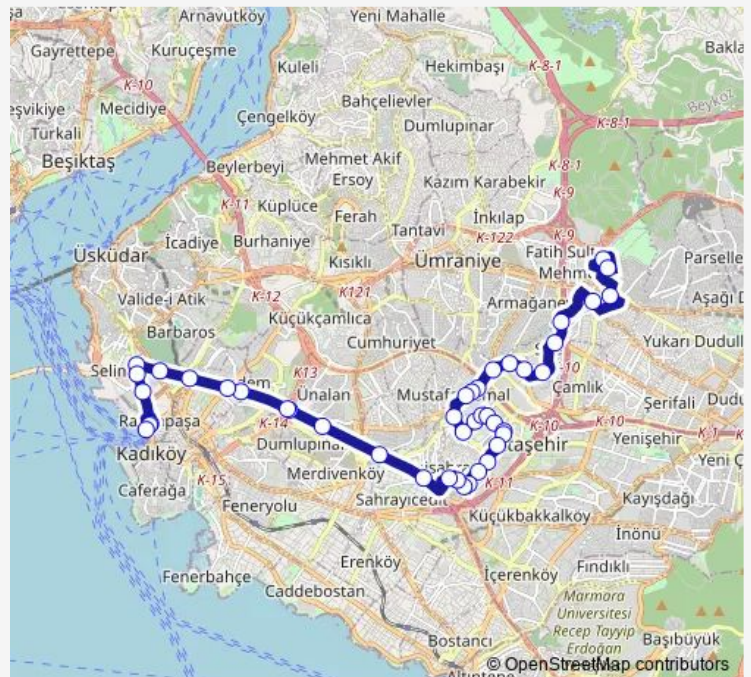

Thursday 06:00

Friday 06:00

Saturday 06:00

Sunday 06:00

Route info

Direction: Ihlamurkuyu

Stops: 43

Trip Duration: 0 hour 47 min

■ Kadiköy-Yenisahra-Bati Ataşehir-Tepeüstü Metro —
Kadiköy-Yenisahra - Bati Ataşehir - Tepeüstü Metro - ...

BusMaps

Leyla Sok

Leyla Sok.

Dereyolu

Nurettin Erk Eml.

Halk Cad.

Sütçü yolu Cad.