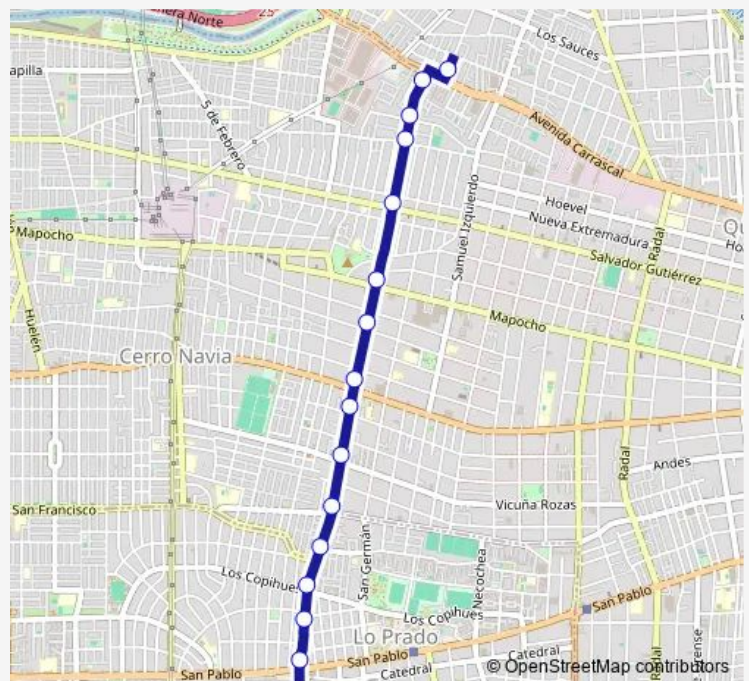

Bus J01c Carrascal - (M) San Pablo

[Go to website](#)

Direction

Pj604-La Frontera / esq. Avenida Carrascal —
Pj618-Parada 9 / (M) San Pablo

15 stops

[Open route schedule](#)

Pj604-La Frontera / esq. Avenida Carrascal

Pj617-Neptuno / esq. Santa Luisa

Pj618-Parada 9 / (M) San Pablo

Route schedule

Pj604-La Frontera / esq. Avenida Carrascal —
Pj618-Parada 9 / (M) San Pablo

Monday	00:00
Tuesday	00:00
Wednesday	00:00
Thursday	00:00
Friday	00:00
Saturday	—
Sunday	—

Route info

Direction: Pj604-La Frontera / esq. Avenida Carrascal

Stops: 15

Trip Duration: 0 hour 15 min

J01c — Carrascal - (M) San Pablo

Direction

Pj1586-Parada 10 / (M) San Pablo — Pj572-Samuel Izquierdo / esq. Emilio Campodónico

Monday 00:00

Tuesday 00:00

Wednesday 00:00

Thursday 00:00

Friday 00:00

Saturday —

Sunday —

Route info