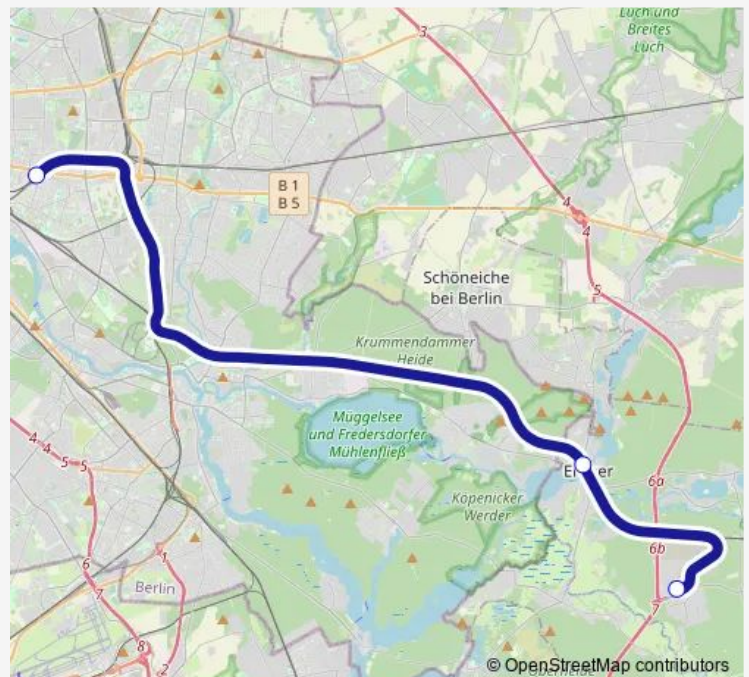

Direction

S Erkner Bhf — Fangschleuse, Tesla Süd Bhf

2 stops

[Open route schedule](#)

S Erkner Bhf

Fangschleuse, Tesla Süd Bhf

Route schedule

S Erkner Bhf — Fangschleuse, Tesla Süd Bhf

Monday	06:43-22:05
Tuesday	06:43-22:05
Wednesday	06:43-22:05
Thursday	06:43-22:05
Friday	06:43-22:05
Saturday	—
Sunday	20:54-22:05

Route info

Direction: S Erkner Bhf

Stops: 2

Trip Duration: 0 hour 11 min

TES

Route info

Direction: Fangschleuse, Tesla Süd Bhf

Stops: 2

Trip Duration: 0 hour 11 min

Direction

Fangschleuse, Tesla Süd Bhf — S Erkner Bhf

2 stops

[Open route schedule](#)