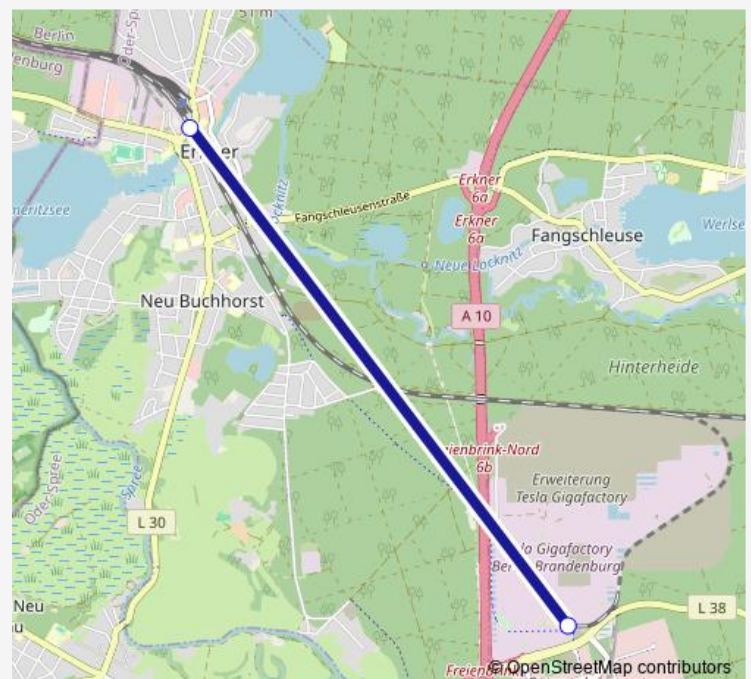

Regional Rail Service Tes

[Go to website](#)**Direction**

Fangschleuse, Tesla Süd Bhf — S Erkner Bhf

2 stops

[Open route schedule](#)

Fangschleuse, Tesla Süd Bhf

S Erkner Bhf

Route schedule

Fangschleuse, Tesla Süd Bhf — S Erkner Bhf

Monday	06:26-20:36
Tuesday	06:26-20:36
Wednesday	06:26-20:36
Thursday	06:26-20:36
Friday	06:26-20:36
Saturday	—
Sunday	20:36

Route info

Direction: Fangschleuse, Tesla Süd Bhf

Stops: 2

Trip Duration: 0 hour 11 min

■ Tes

BusMaps

Direction

S Erkner Bhf — Fangschleuse, Tesla Süd Bhf

2 stops

[Open route schedule](#)

Route info

Direction: S Erkner Bhf

Stops: 2

Trip Duration: 0 hour 11 min

Direction

S Erkner Bhf — Fangschleuse, Tesla Süd Bhf

2 stops

[Open route schedule](#)