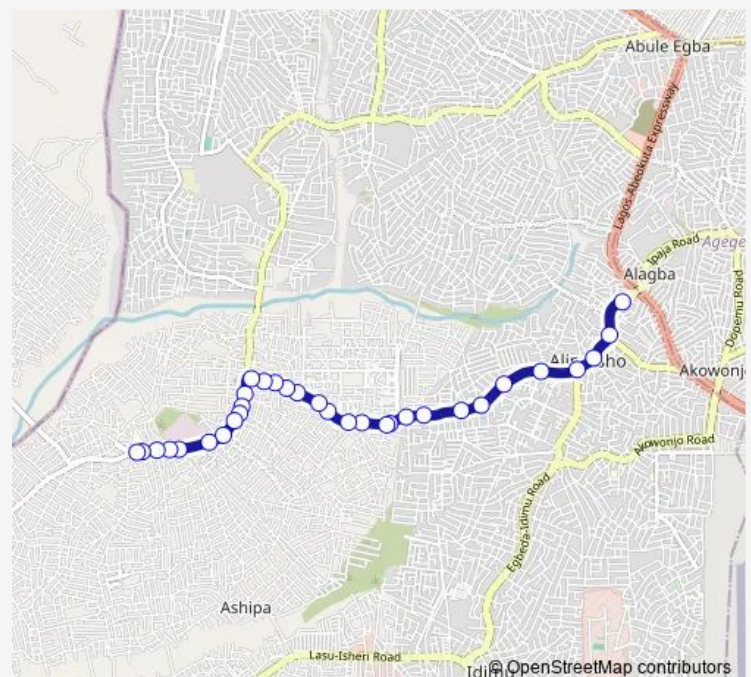

### Direction

Iyana Ipaja — Anchor

32 stops

[Open route schedule](#)

Iyana Ipaja

Ipaja Round About

Alimosho

Mosalasi

Water

Pako

Akiogun

Mosan

Federal Junction

Gate

Abesan Gate

Baruwa

### Route schedule

Iyana Ipaja — Anchor

Monday 06:08

Tuesday 06:08

Wednesday 06:08

Thursday 06:08

Friday 06:08

Saturday 06:08

### Route info

Direction: Iyana Ipaja

Stops: 32

Trip Duration: 0 hour 35 min

■ QBC6 — Iyana Ipaja – Ayobo

Ipaja Market

Ogun Abewela

Igbogila