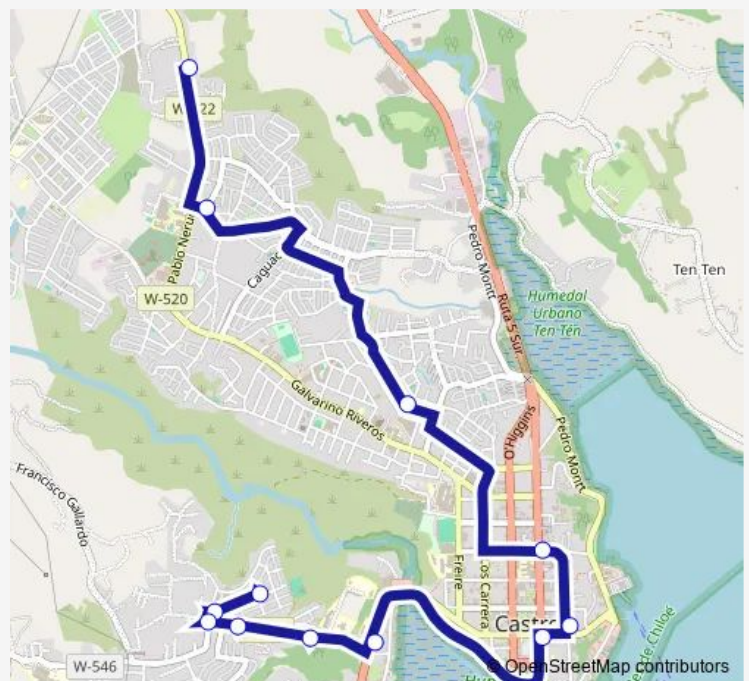

Thursday 07:10

Friday 07:10

Saturday 08:40

Sunday 08:40

Route info

Direction: Francisco Coloane Caro / Pedro Barrientos

Stops: 12

Trip Duration: 0 hour 23 min

L1-T — Castro - Gamboa Alto

## Direction

Terminal Línea 1 — Francisco Coloane Caro / Pedro Barrientos

15 stops

[Open route schedule](#)

Terminal Línea 1

Recadero Oberreuter / Profesor Hipolito Venegas

Pablo Neruda / Recadero Oberreuter

## Route info

Direction: Terminal Línea 1

Stops: 15

Trip Duration: 0 hour 31 min

L1-T Bus time schedules and route maps are available in an offline PDF at [busmaps.com](http://busmaps.com). Use the [busmaps.com](http://busmaps.com) website to see live bus times, train schedule or subway schedule, and step-by-step directions for all public transit in Castro