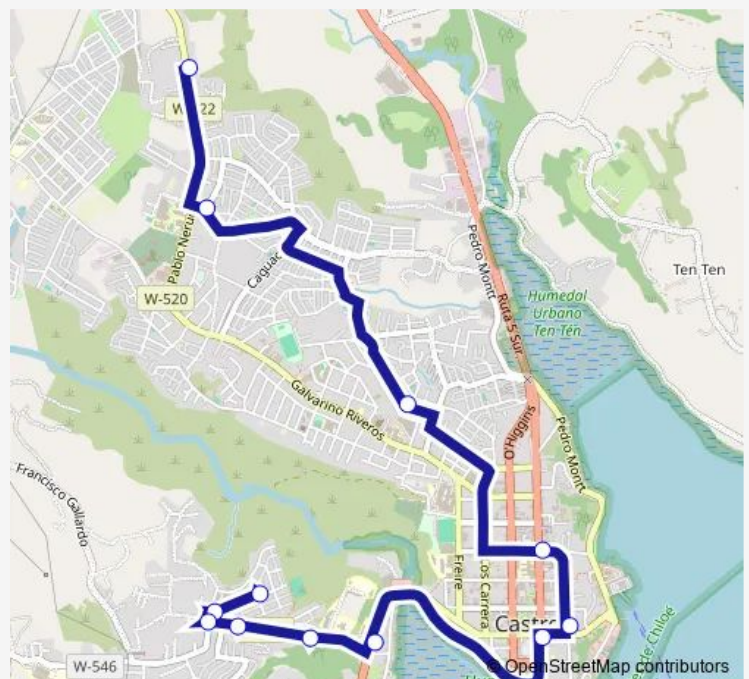

Argomedo / Juan Martínez De Rozas

Recadero Oberreuter / Profesor Hipolito Venegas

Terminal Línea 1

Route schedule

Francisco Coloane Caro / Pedro Barrientos — Terminal Línea 1

Monday	07:10
Tuesday	07:10
Wednesday	07:10
Thursday	07:10
Friday	07:10
Saturday	08:40
Sunday	08:40

Route info

Direction: Francisco Coloane Caro / Pedro Barrientos

Stops: 12

Trip Duration: 0 hour 23 min

L1-T — Castro - Gamboa Alto

## Direction

Terminal Línea 1 — Francisco Coloane Caro / Pedro Barrientos

15 stops

[Open route schedule](#)

Terminal Línea 1

Recadero Oberreuter / Profesor Hipolito Venegas

Pablo Neruda / Recadero Oberreuter

## Route info

Direction: Terminal Línea 1

Stops: 15

Trip Duration: 0 hour 31 min

L1-T Bus time schedules and route maps are available in an offline PDF at [busmaps.com](http://busmaps.com). Use the [busmaps.com](http://busmaps.com) website to see live bus times, train schedule or subway schedule, and step-by-step directions for all public transit in Castro