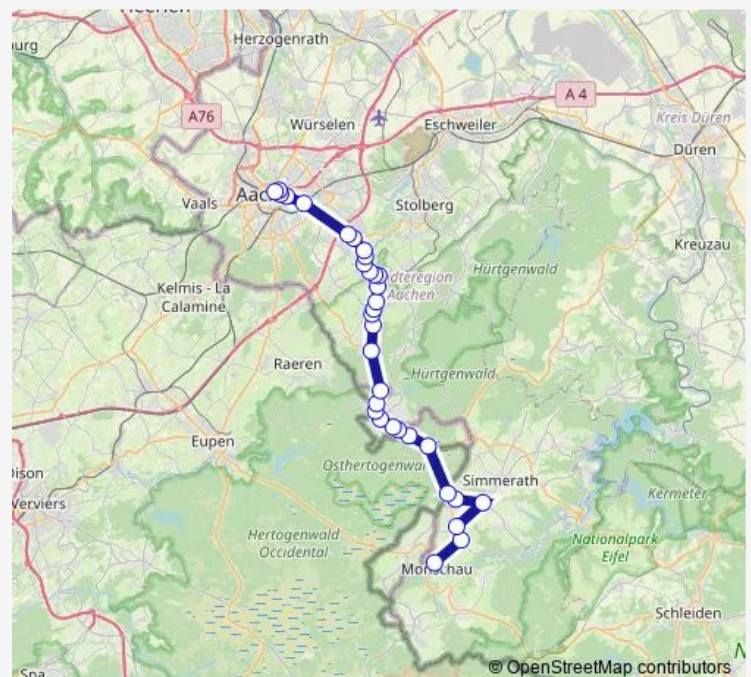

Roetgen, Münsterbildchen

Roetgen, Gewerbegebiet

### Route schedule

Aachen, Bushof — Monschau, Parkhaus

Monday 05:14-23:04

Tuesday 05:14-23:04

Wednesday 05:14-23:04

Thursday 05:14-23:04

Friday 05:14-23:04

Saturday 07:04-23:04

### Route info

Direction: Aachen, Bushof

Stops: 33

Trip Duration: 1 hour 7 min

 Sb66

**BusMaps**

Roetgen, Wanderstation/Bahnhof

Roetgen, Post