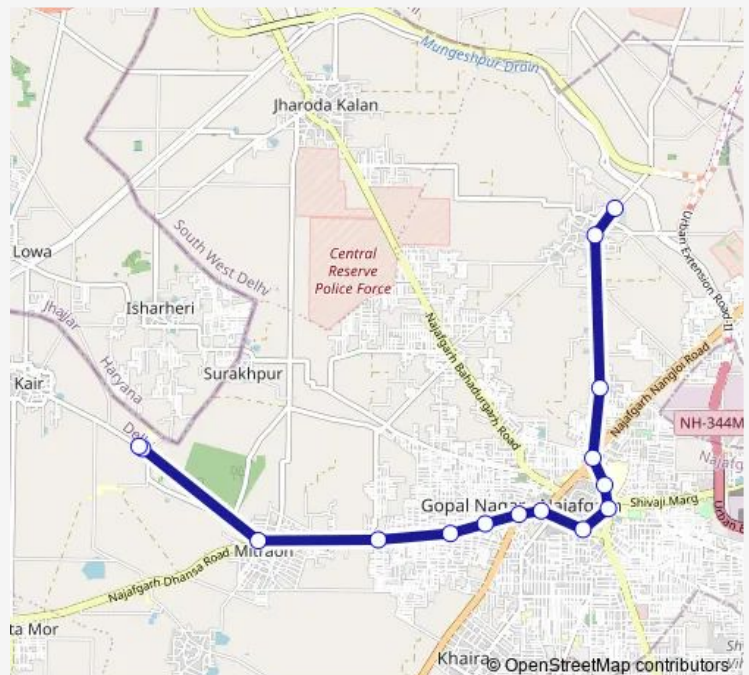

Bus 876Inkstlup

[Go to website](#)

Direction

Dichau Kalan School — Kair Depot

15 stops

[Open route schedule](#)

- Dichau Kalan School
- Dichau Village
- Shiv Enclave Dichau
- Dichau Chowk
- Health Centre
- Najafgarh Delhi Gate
- Police Station Najafgarh
- Najafgarh Dhansa Stand
- Khera More / Ghuman Hera Crossing
- Prem Nursary
- Nanak Piyau
- Indra Service Station
- Mitraon Village (Kair Village Road)
- Bhagini Nivedita College
- Kair Depot

Route schedule

Dichau Kalan School — Kair Depot

Monday	05:45-20:55
Tuesday	05:45-20:55
Wednesday	05:45-20:55
Thursday	05:45-20:55
Friday	05:45-20:55
Saturday	05:45-20:55
Sunday	05:45-20:55

Route info

Direction: Dichau Kalan School

Stops: 15

Trip Duration: 0 hour 37 min

876Inkstlup

BusMaps

876Inkstlup Bus time schedules and route maps are available in an offline PDF at busmaps.com. Use the busmaps.com website to see live bus times, train schedule or subway schedule, and step-by-step directions for all public transit in Najafgarh