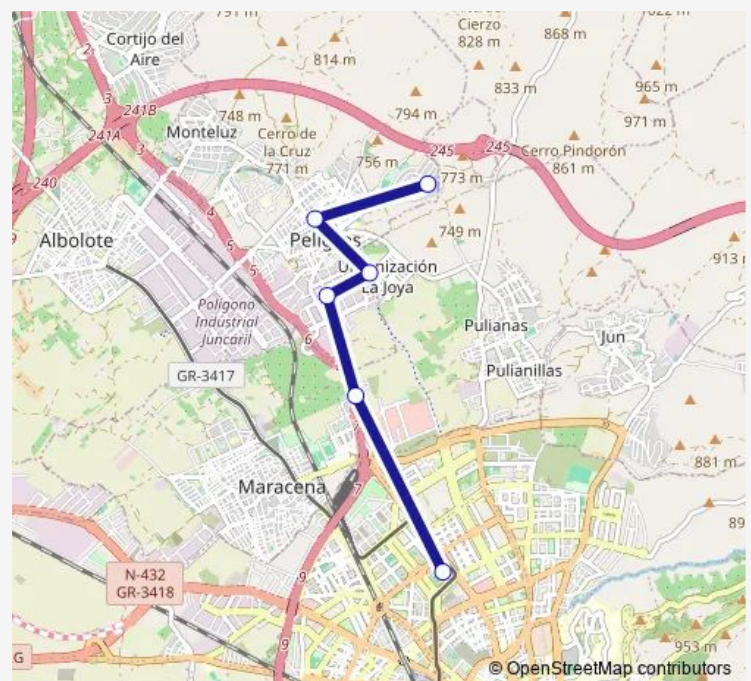

Bus ALSA - L-0111 Ida Linea 0111 Granada-Pol. Asegdra-Urb La Joya-Peligr

[Go to website](#)

Direction

Granada — Granada-Vista Alegre

6 stops

[Open route schedule](#)

Granada

Granada-Pol.Ind. Olinda

Granada-Pol.Ind. Asegra

Granada-Urbanizacion La Joya

Peligros

Granada-Vista Alegre

Route schedule

Granada — Granada-Vista Alegre

Monday	07:45-21:00
Tuesday	07:45-21:00
Wednesday	07:45-21:00
Thursday	07:45-21:00
Friday	07:45-21:00
Saturday	—
Sunday	—

Route info

Direction: Granada

Stops: 6

Trip Duration: 0 hour 25 min

ALSA - L-0111 Ida Bus time schedules and route maps are available in an offline PDF at busmaps.com. Use the busmaps.com website to see live bus times, train schedule or subway schedule, and step-by-step directions for all public transit in Peligros

The schedule is provided in the local timezone. Times with "(+1)" indicate departures on the next day.

PDF file created on 2025-01-16

2024 BusMaps.com - All Rights Reserved