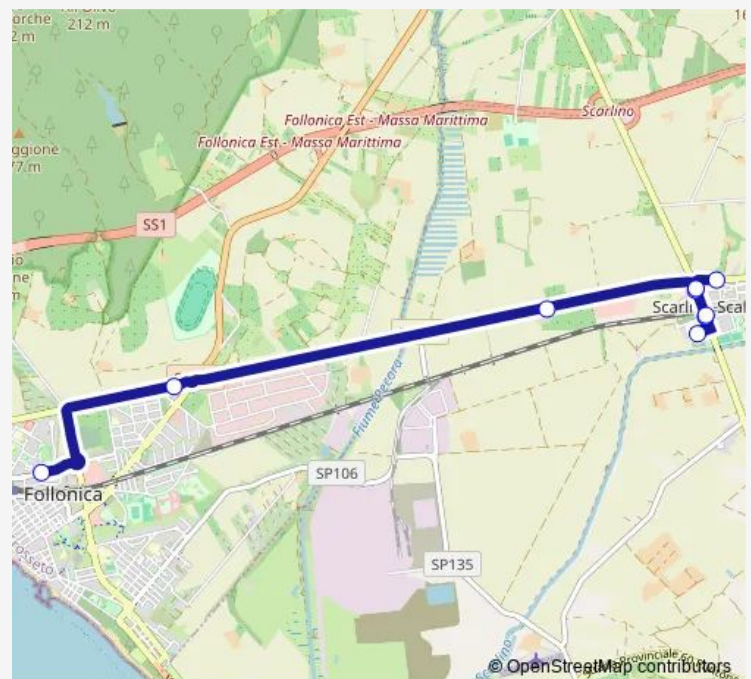

### Route schedule

Grosseto F.S. — Follonica Amendola 167

Monday 20:08

Tuesday 20:08

Wednesday 20:08

Thursday 20:08

Friday 20:08

Saturday 20:08

### Route info

Direction: Grosseto F.S.

Stops: 57

Trip Duration: 0 hour 52 min

49D — Grosseto-Roccastrada-Castiglione D. Pescaia-Follonica

Castiglione D.P. Ansedonia Sud

Castiglione D.P. Ansedonia Ponte Giorgan