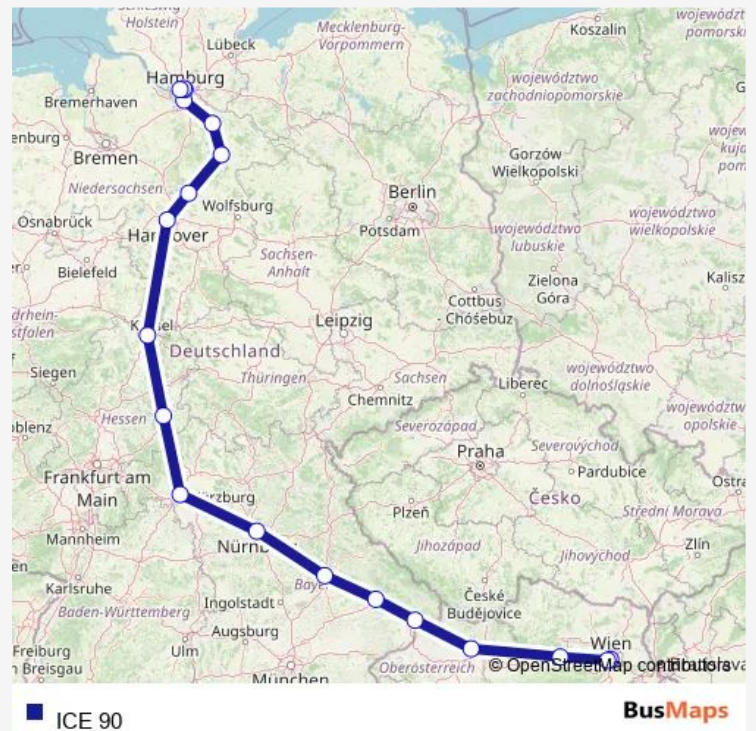

Rail ICE 90

[Go to website](#)

Direction

Wien Hbf — Hamburg-Altona

19 stops

[Open route schedule](#)

Wien Hbf

Wien Meidling

St.Pölten Hbf

Linz Hbf

Passau Hbf

Plattling

Regensburg Hbf

Nürnberg Hbf

Würzburg Hbf

Fulda

Kassel-Wilhelmshöhe

Hannover Hbf

Celle

Uelzen

Lüneburg

Hamburg-Harburg

Hamburg Hbf

Hamburg Dammtor

Saturday 13:15

Sunday 13:15

Route info

Direction: Wien Hbf

Stops: 19

Trip Duration: 9 hour 30 min

ICE 90 Rail time schedules and route maps are available in an offline PDF at busmaps.com. Use the busmaps.com website to see live bus times, train schedule or subway schedule, and step-by-step directions for all public transit in Hamburg