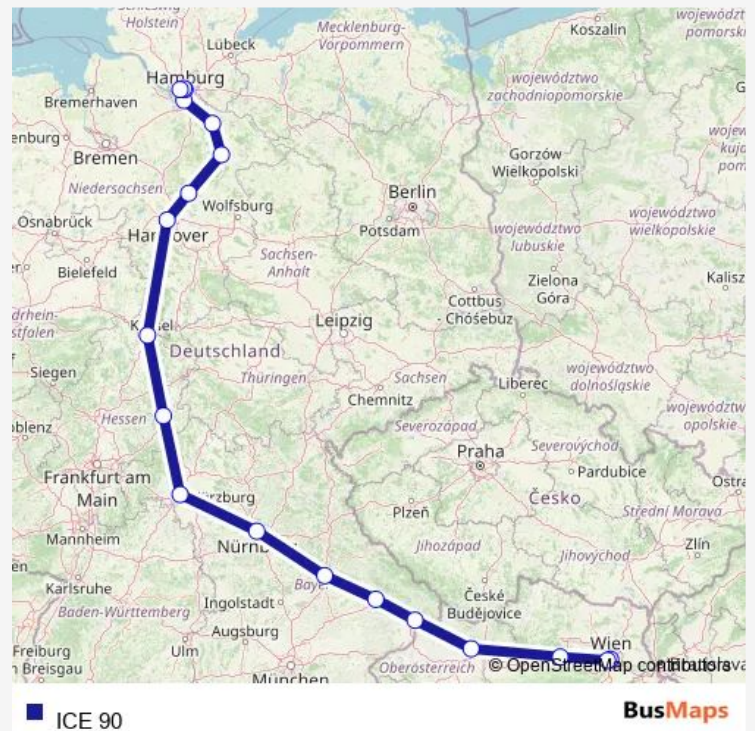

Rail ICE 90

[Go to website](#)

Direction

Wien Hbf — Hamburg-Altona

19 stops

[Open route schedule](#)

Wien Hbf

Wien Meidling

St.Pölten Hbf

Linz Hbf

Passau Hbf

Plattling

Regensburg Hbf

Nürnberg Hbf

Würzburg Hbf

Fulda

Kassel-Wilhelmshöhe

Hannover Hbf

Celle

Uelzen

Lüneburg

Hamburg-Harburg

Hamburg Hbf

Hamburg Dammtor

Saturday 13:15

Sunday 13:15

Route info

Direction: Wien Hbf

Stops: 19

Trip Duration: 9 hour 30 min

ICE 90 Rail time schedules and route maps are available in an offline PDF at busmaps.com. Use the busmaps.com website to see live bus times, train schedule or subway schedule, and step-by-step directions for all public transit in Hamburg