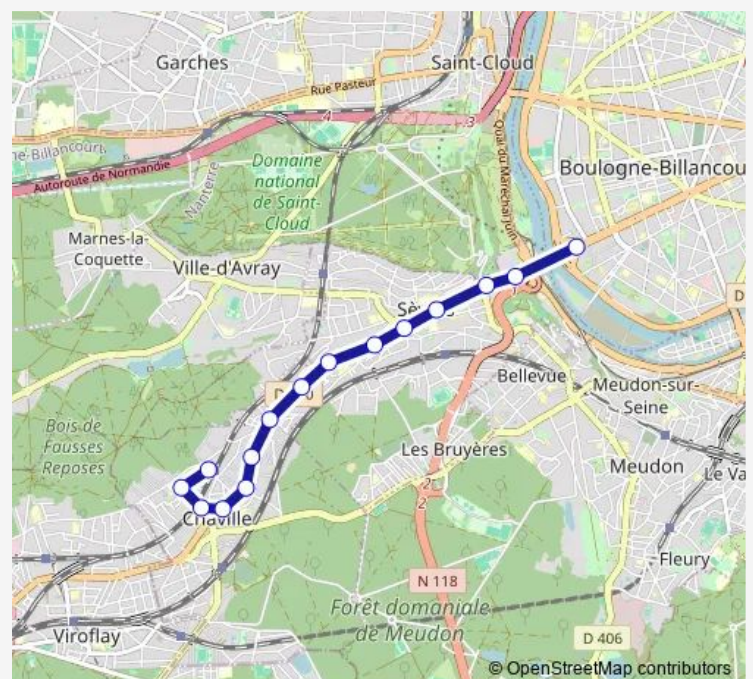

College Jean Moulin

Resistance

Mairie DE Chaville

Cours General DE Gaulle

Atrium

Guilleminot

Marivel

Hopital Jean Rostand

Place Gabriel Peri

Marche Saint-Romain

Mairie DE Sevres

Parc DE Saint-Cloud

Musee DE Sevres

Pont DE Sevres

Route schedule

Gare DE Chaville Rive Droite — Pont DE Sevres

Monday 07:11-20:34

Tuesday 07:11-20:34

Wednesday 07:11-20:34

Thursday 07:11-20:34

Friday 07:11-20:34

Saturday —

Sunday —

Route info

Direction: Gare DE Chaville Rive Droite

Stops: 15

Trip Duration: 0 hour 22 min

171 — (Pont DE Sevres-Metro <-> Gare DE Chaville Rive Droite) - Retour

171 Bus time schedules and route maps are available in an offline PDF at busmaps.com. Use the busmaps.com website to see live bus times, train schedule or subway schedule, and step-by-step directions for all public transit in Versailles