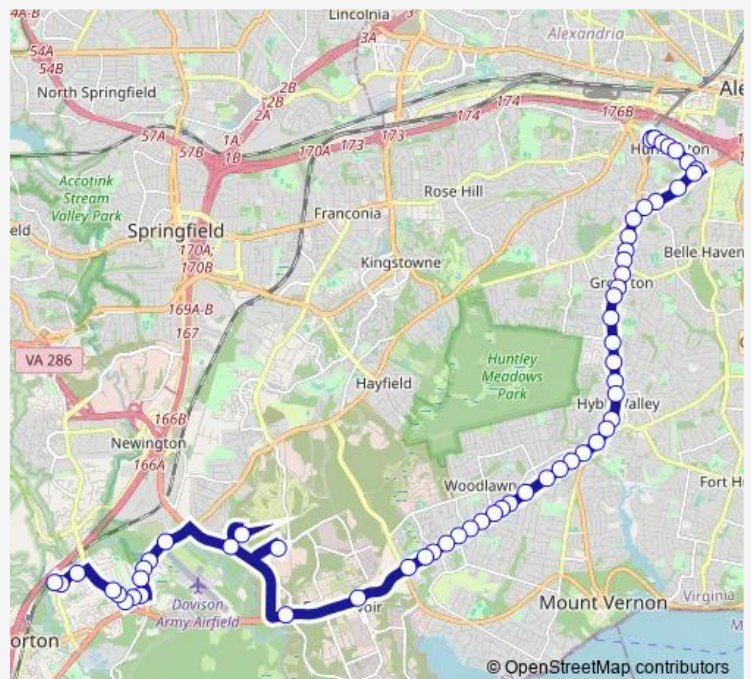

Bus 171 Richmond Hwy

[Go to website](#)

Direction

Huntington Metro North Bay C — Lorton Vre Bay B

58 stops

[Open route schedule](#)

- Huntington Metro North Bay C
- Huntington Ave and Fenwick Dr
- Huntington Ave and Biscayne Dr
- Huntington Ave and Mount Vernon
- Huntington Ave and Fifer Dr
- Huntington Ave and Foley St
- Huntington Ave and Richmond Hwy
- Richmond Hwy and Huntington Ave
- Richmond Hwy and Mount Eagle Dr
- Richmond Hwy and Fairhaven Ave
- Richmond Hwy and North Kings Hwy
- Richmond Hwy and South Kings Hwy
- Richmond Hwy and Franklin St
- Richmond Hwy and Dawn Dr
- Richmond HWY @ Southgate Dr
- Richmond Hwy and Schooley Dr
- Richmond Hwy and Groveton St
- Richmond Hwy and Collard St
- Richmond Hwy and Hollyhill Rd
- Richmond Hwy and Lockheed Blvd
- Richmond Hwy and Arlington Dr

Route schedule

Huntington Metro North Bay C — Lorton Vre Bay B

Monday	04:25-01:40 ⁺¹
Tuesday	04:25-01:40 ⁺¹
Wednesday	04:25-01:40 ⁺¹
Thursday	04:25-01:40 ⁺¹
Friday	04:25-01:40 ⁺¹
Saturday	06:30-02:45 ⁺¹
Sunday	06:30-00:45 ⁺¹

Route info

Direction: Huntington Metro North Bay C

Stops: 58

Trip Duration: 0 hour 59 min

171 — Richmond Hwy

Richmond Hwy and Woodlawn Ter

Richmond Hwy and Fordson Rd

Richmond Hwy and Belford Dr

Richmond HWY @ Sherwood Hall L

Richmond Hwy and Ladson Ln

Richmond Hwy and 8100 Richmond H

Richmond Hwy and Janna Lee Ave

Richmond Hwy and Roxbury Dr

Richmond Hwy and Russell Rd

Richmond Hwy and Mohawk Ln

Richmond Hy and Brevar Rd