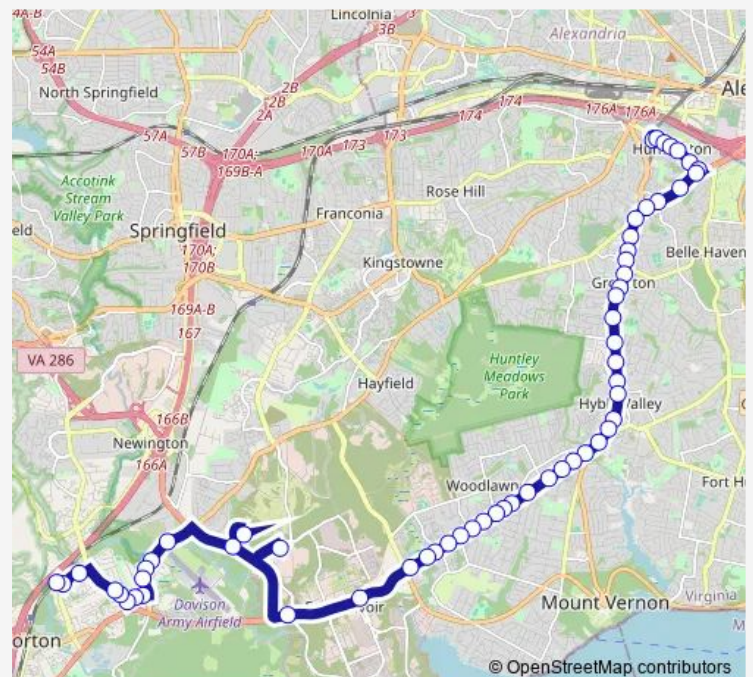

Richmond Hwy and Fairhaven Ave

Richmond Hwy and North Kings Hwy

Richmond Hwy and South Kings Hwy

Richmond Hwy and Franklin St

Richmond Hwy and Dawn Dr

Richmond HWY @ Southgate Dr

Richmond Hwy and Schooley Dr

Monday 04:25-01:40⁺¹

Tuesday 04:25-01:40⁺¹

Wednesday 04:25-01:40⁺¹

Thursday 04:25-01:40⁺¹

Friday 04:25-01:40⁺¹

Saturday 06:30-02:45⁺¹

Sunday 06:30-00:45⁺¹

Route info

Direction: Huntington Metro North Bay C

Stops: 58

Trip Duration: 1 hour 2 min

171 — Richmond Hwy

Richmond Hwy and Woodlawn Ter

Richmond Hwy and Fordson Rd

Richmond Hwy and Belford Dr

Richmond HWY @ Sherwood Hall L

Richmond Hwy and Ladson Ln

Richmond Hwy and 8100 Richmond H

Richmond Hwy and Janna Lee Ave

Richmond Hwy and Roxbury Dr

Richmond Hwy and Russell Rd

Richmond Hwy and Mohawk Ln

Richmond Hy and Brevar Rd

Richmond Hwy and Graves St