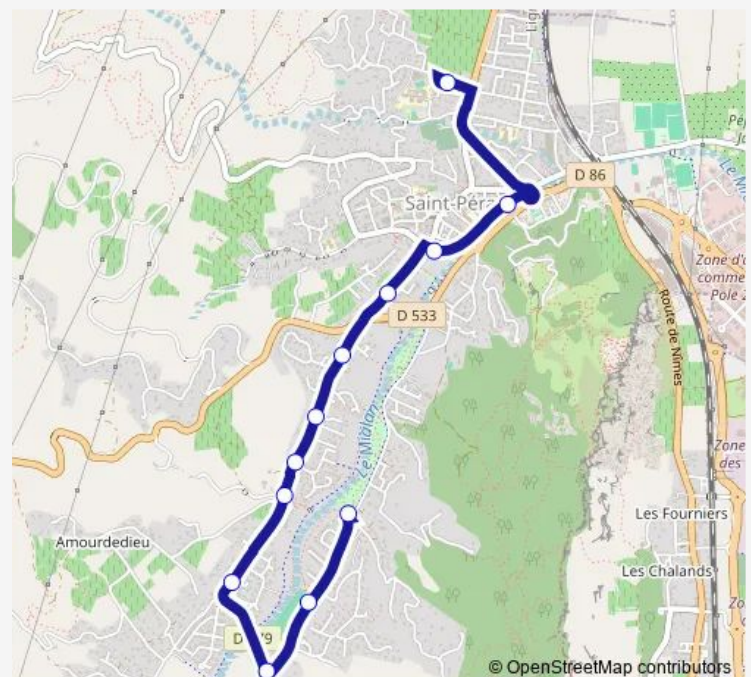

Jeanne D'Arc

College DE Crussol

Route schedule

ST Peray Ployes — College DE Crussol

Monday 07:29-12:57

Tuesday 07:29-12:57

Wednesday 07:29-08:32

Thursday 07:29-12:57

Friday 07:29-12:57

Saturday —

Sunday —

Route info

Direction: ST Peray Ployes

Stops: 12

Trip Duration: 0 hour 13 min

171 — Ligne 170

Direction

College DE Crussol — ST Peray Ployes

13 stops

[Open route schedule](#)

College DE Crussol

Jeanne D'Arc

Crussol

ST Peray Mairie