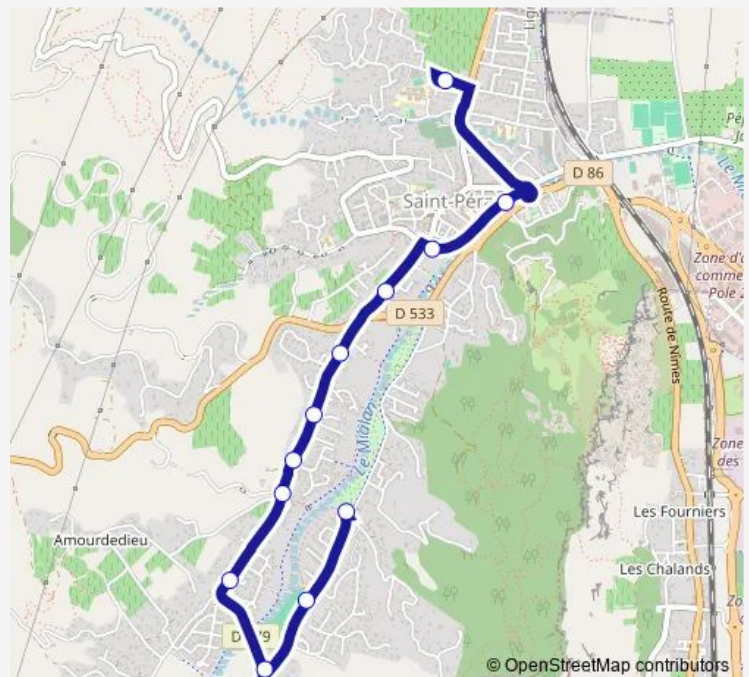

### Direction

ST Peray Ployes — College DE Crussol

12 stops

[Open route schedule](#)

ST Peray Ployes

Chavas

Chavaran

Tourtousse

### Route schedule

ST Peray Ployes — College DE Crussol

Monday 07:29-12:57

Tuesday 07:29-12:57

Wednesday 07:29-08:32

Thursday 07:29-12:57

Friday 07:29-12:57

Saturday —

### Route info

Direction: ST Peray Ployes

Stops: 12

Trip Duration: 0 hour 13 min

171 — Ligne 170

**Direction**

College DE Crussol — ST Peray Ployes

13 stops