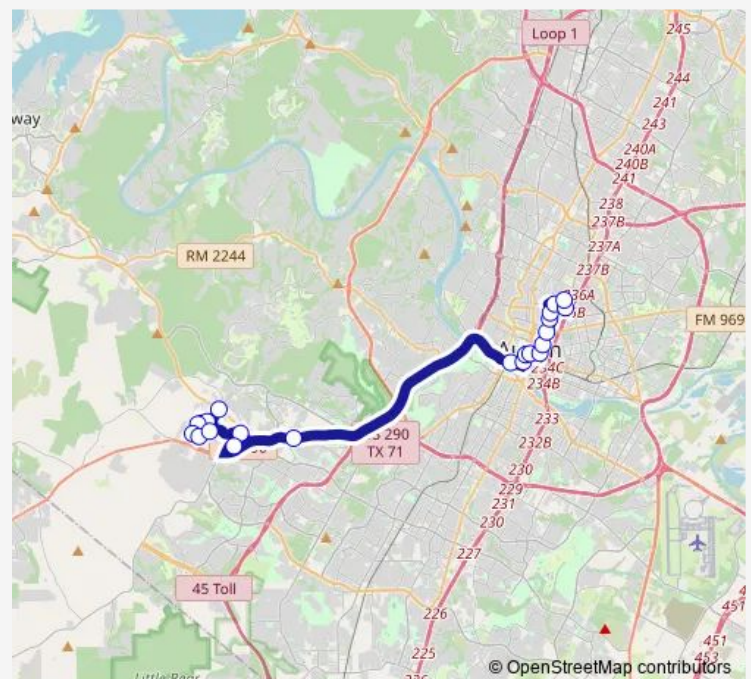

8530 Red Willow/Selway

Red Willow/Fenton

Scenic Brook/Banpass

Scenic Brook/Kirkham

6905 Scenic Brook/SH 71

Pinnacle Park and Ride

6063 US 290/Old Fredericksburg

Seaholm Station (Nb)

701 Dean Keeton/San Jacinto

Red River/Dean Keeton

3107 Red River/32nd

Route schedule

6600 Silvermine/SH 71 — 3107 Red River/32nd

Monday 06:00-07:15

Tuesday 06:00-07:15

Wednesday 06:00-07:15

Thursday 06:00-07:15

Friday 06:00-07:15

Saturday —

Sunday —

Route info

Direction: 6600 Silvermine/SH 71

Stops: 21

Trip Duration: 1 hour 4 min

171 — 171-Oak Hill Flyer

Direction

3100 Red River/32nd — 6701 Silvermine/SH 71

21 stops

[Open route schedule](#)

3100 Red River/32nd

920 Dean Keeton/Red River

810 Dean Keeton/Hampton