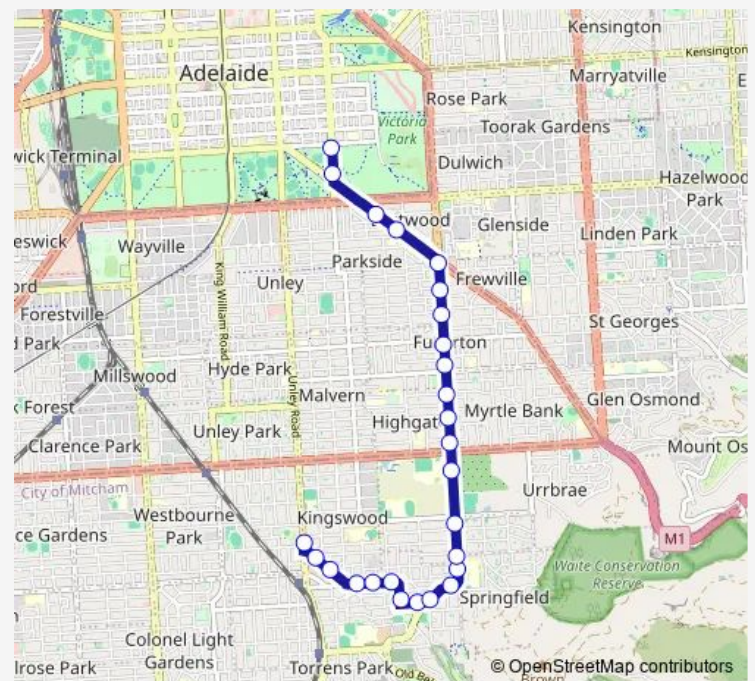

Stop 10 Fullarton Rd - West side

Stop 9 Fullarton Rd - West side

Stop 8 Fullarton Rd - West side

Stop 7 Fullarton Rd - West side

Stop 6 Fullarton Rd - West side

Route schedule

Stop 12 Belair Rd - East side — Stop O3 Hutt Rd - West side

Monday 06:15-23:32

Tuesday 06:15-23:32

Wednesday 06:15-23:32

Thursday 06:15-23:32

Friday 06:15-23:32

Saturday 07:25-22:41

Sunday 08:17-22:41

Route info

Direction: Stop 12 Belair Rd - East side

Stops: 26

Trip Duration: 0 hour 19 min

171 — Mitcham Square to City

Stop 5 Fullarton Rd - West side

Stop 3 Glen Osmond Rd - South West side

Stop 1 Glen Osmond Rd - South West side

Thursday 06:39-22:59

Friday 06:39-22:59

Saturday 07:46-23:44

Sunday 08:46-23:44

Route info

Direction: Stop 1 Botanic Rd - South East side

Stops: 37

Trip Duration: 0 hour 31 min