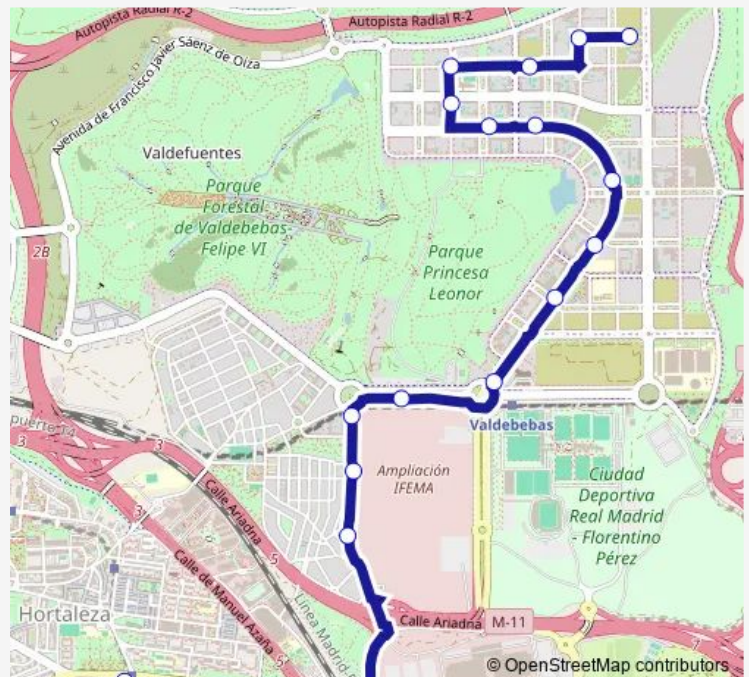

Valdebebas

Route schedule

Mar De Cristal — Valdebebas

| | |
|-----------|-------------|
| Monday | 06:20-23:45 |
| Tuesday | 06:20-23:45 |
| Wednesday | 06:20-23:45 |
| Thursday | 06:20-23:45 |
| Friday | 06:20-23:45 |
| Saturday | 06:20-23:45 |
| Sunday | 07:30-23:45 |

Route info

Direction: Mar De Cristal

Stops: 19

Trip Duration: 0 hour 24 min

171 — Mar de Cristal - Valdebebas

Direction

Valdebebas — Mar De Cristal

16 stops