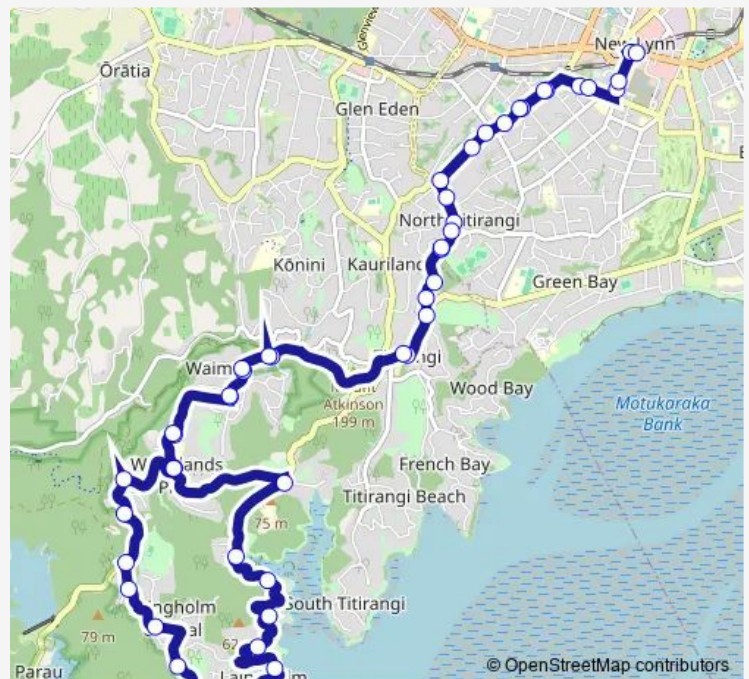

Janet Place

### Route schedule

Stop C New Lynn — Stop E New Lynn

Monday 06:20-19:25

Tuesday 06:20-19:25

Wednesday 06:20-19:25

Thursday 06:20-19:25

Friday 06:20-19:25

Saturday 07:50-17:55

Sunday 07:50-17:55

### Route info

Direction: Stop C New Lynn

Stops: 47

Trip Duration: 1 hour 2 min

171

Dorothy Road

Warner Park

Laingholm Beach