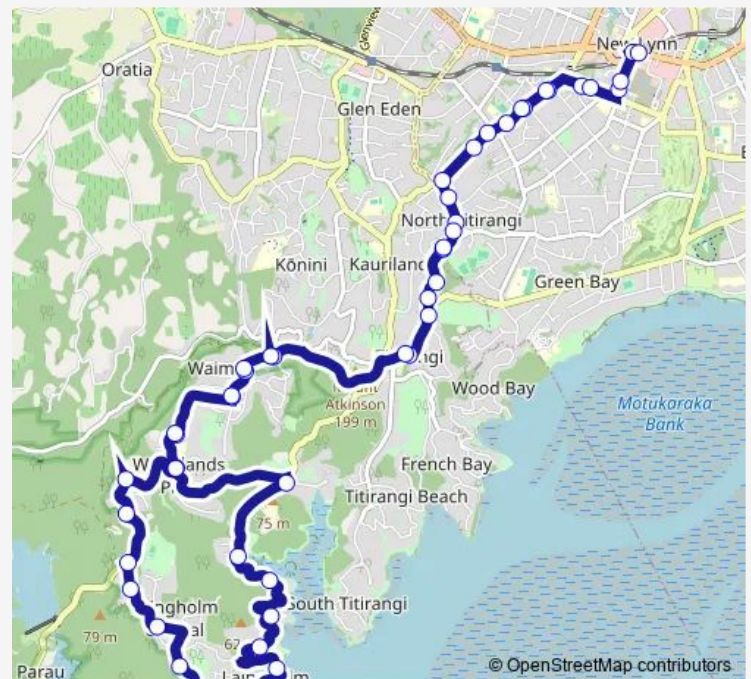

Landing Road

170 Laingholm Drive

Janet Place

Route schedule

Stop C New Lynn — Stop E New Lynn

Monday 06:20-19:25

Tuesday 06:20-19:25

Wednesday 06:20-19:25

Thursday 06:20-19:25

Friday 06:20-19:25

Saturday 07:50-17:55

Sunday 07:50-17:55

Route info

Direction: Stop C New Lynn

Stops: 47

Trip Duration: 1 hour 2 min

171

Dorothy Road

Warner Park

Laingholm Beach

Kauri Point Road

Warner Park Avenue

Laingholm School

Karen Road

Titirangi Village

Godley Road

Highland Avenue

Golf Road

Pleasant Road

Croydon Road

Titirangi Road/Willerton Avenue

Titirangi Road/Gardner Avenue