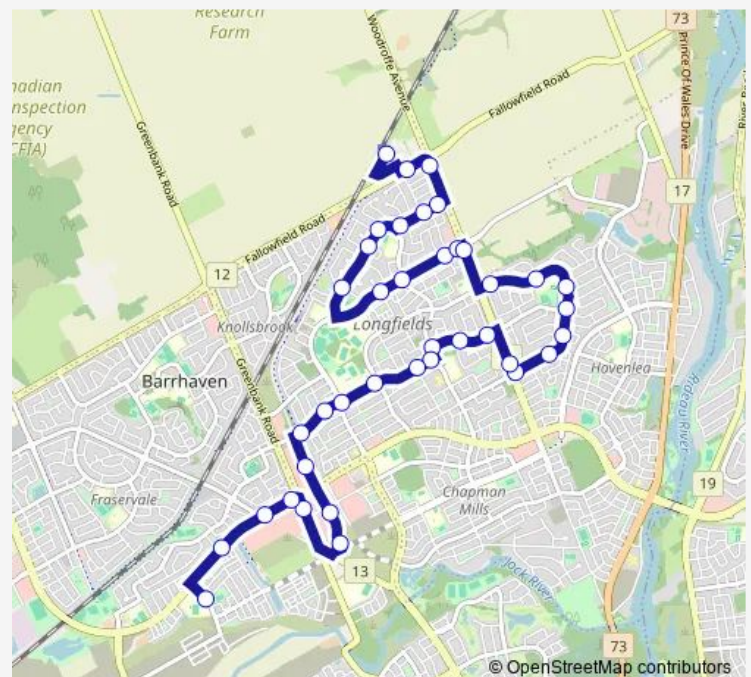

### Route schedule

Pierre-DE-Blois — Fallowfield

Monday	05:32-19:00
Tuesday	05:32-19:00
Wednesday	05:32-19:00
Thursday	05:32-19:00
Friday	05:32-19:00
Saturday	09:56-15:56
Sunday	09:51-15:51

### Route info

Direction: Pierre-DE-Blois

Stops: 45

Trip Duration: 0 hour 42 min

171 — Fallowfield - Barrhaven Centre

Stoneway / Woodroffe

Stoneway / Windhurst

Stoneway / Lewiston