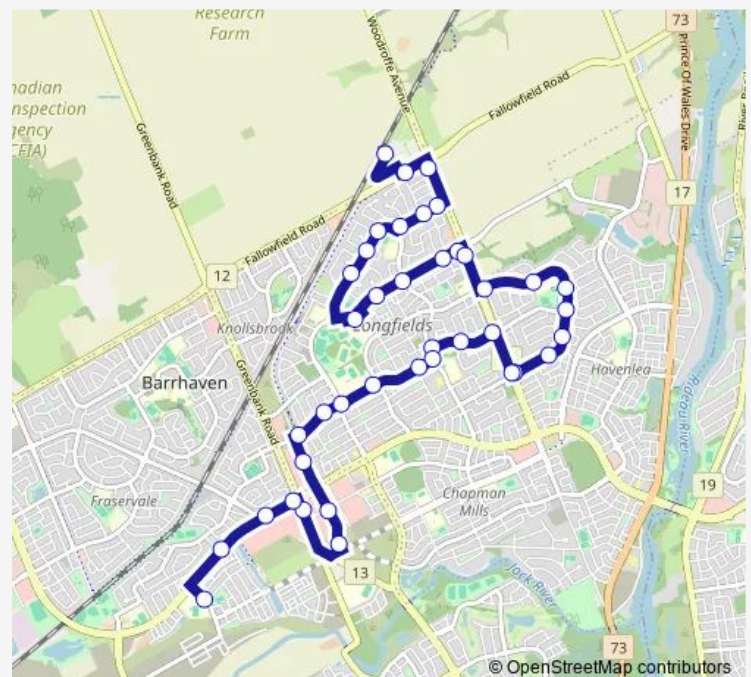

Stoneway / Woodroffe

Route schedule

PIERRE-DE-BLOIS — Fallowfield 2A (B)

Monday	05:32-19:00
Tuesday	05:32-19:00
Wednesday	05:32-19:00
Thursday	05:32-19:00
Friday	05:32-19:00
Saturday	09:56-15:56
Sunday	09:51-15:51

Route info

Direction: PIERRE-DE-BLOIS

Stops: 44

Trip Duration: 0 hour 37 min

Stoneway / Windhurst

Stoneway / Lewiston

Stoneway / Astoria

Stoneway / Rideaucrest