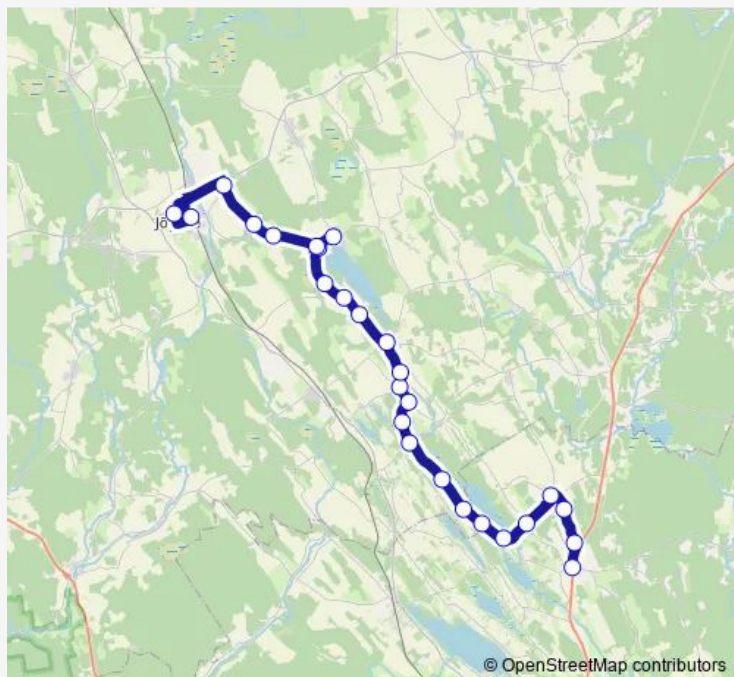

### Route schedule

Pataste — Jõgeva

Monday 08:10

Tuesday 08:10

Wednesday 08:10

Thursday 08:10

Friday 08:10

Saturday —

### Route info

Direction: Pataste

Stops: 26

Trip Duration: 0 hour 55 min

© OpenStreetMap contributors

Tooba

Võidu

Mutso