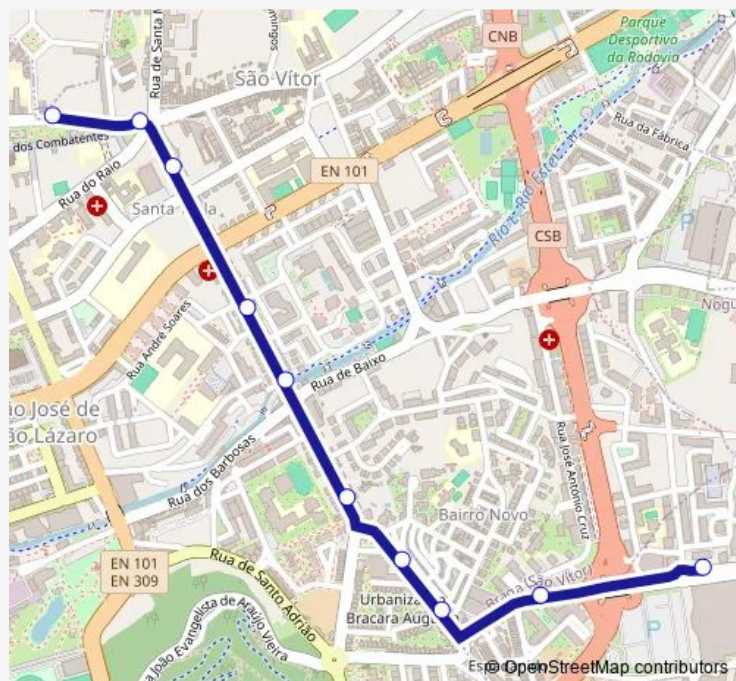

### Direction

Central li — Robert Smith I

9 stops

[Open route schedule](#)

Central li

A Herculano (Penedos)

Cons Januário (Igreja)

Cons Januário (Sá de Miranda)

### Route schedule

Central li — Robert Smith I

Monday —

Tuesday —

Wednesday —

Thursday —

Friday —

Saturday —

### Route info

Direction: Central li

Stops: 9

Trip Duration: 0 hour 10 min

171 — TUB - S. João Robert Smith

**Direction**

Robert Smith I — Central li

10 stops