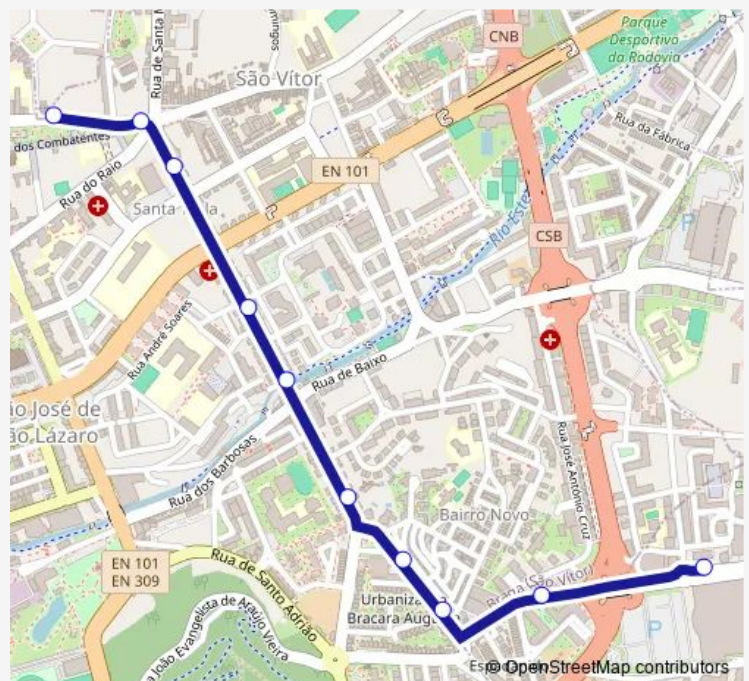

Bus 171 TUB - S. João Robert Smith

[Go to website](#)

Direction

Central li — Robert Smith I

9 stops

[Open route schedule](#)

Central li

A Herculano (Penedos)

Central li — Robert Smith I

Monday —

Tuesday —

Wednesday —

Thursday —

Friday —

Saturday —

Sunday

21:10-01:35⁺¹

Route info

Direction: Central li

Stops: 9

Trip Duration: 0 hour 10 min

171 — TUB - S. João Robert Smith

Direction

Robert Smith I — Central li

10 stops

[Open route schedule](#)

Robert Smith I

Robert Smith li

Simões Almeida II (B D Pacheco)

Simões Almeida I

Porfírio Silva

31 de Janeiro (Rio Este)