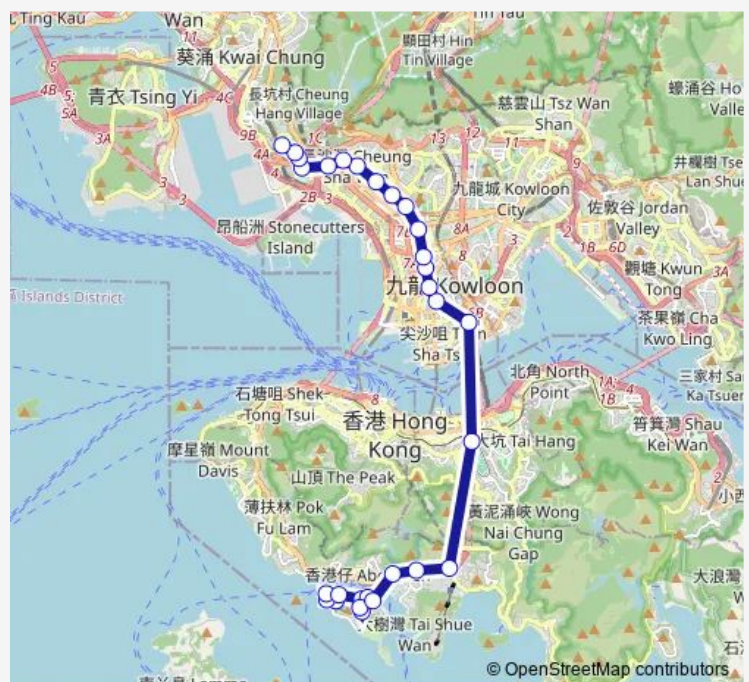

[Ctb] YUE ON Court, LEI Tung Estate Road[[Kmb+Ctb] YUE ON Court/
Yue ON Court, LEI Tung Estate Road

[Ctb] Aberdeen Technical School, Wong Chuk Hang Road[[Kmb+Ctb] Aberdeen Technical School/
Aberdeen Technical School, Wong Chuk Hang Road

Route schedule

[Ctb] South Horizons[[Kmb+Ctb] South Horizons BUS Terminus/
South Horizons — [Kmb+Ctb] LAI CHI KOK BUS Terminus/
Lai CHI Kok[[Kmb] LAI CHI KOK BUS Terminus

Monday	—
Tuesday	—
Wednesday	—
Thursday	—
Friday	—
Saturday	—
Sunday	16:07-18:29

Route info

Direction: [Ctb] South Horizons[[Kmb+Ctb] South Horizons BUS Terminus/
South Horizons

Stops: 30

Trip Duration: 1 hour 11 min

[Ctb] YIP Hing Street, Wong Chuk Hang Road[[Kmb+Ctb] YIP Hing ST Wong Chuk Hang/
Yip Hing Street, Wong Chuk Hang Road