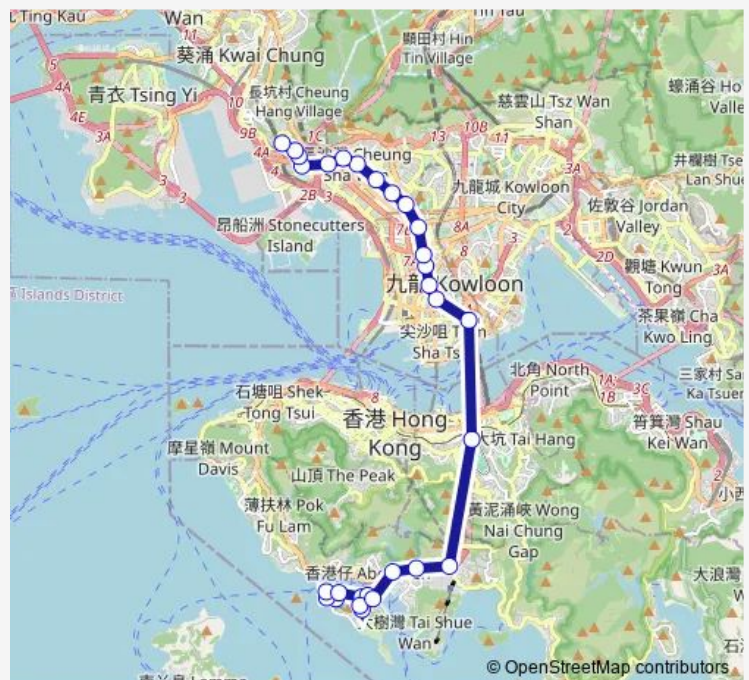

[Ctb] YUE ON Court, LEI Tung Estate Road[[Kmb+Ctb] YUE ON Court/<Br>Yue ON Court, LEI Tung Estate Road

[Ctb] Aberdeen Technical School, Wong Chuk Hang Road[[Kmb+Ctb] Aberdeen Technical School/<Br>Aberdeen Technical School, Wong Chuk Hang Road

### Route schedule

[Ctb] South Horizons[[Kmb+Ctb] South Horizons BUS Terminus/<Br>South Horizons — [Kmb+Ctb] LAI CHI KOK BUS Terminus/<Br>Lai CHI Kok[[Kmb] LAI CHI KOK BUS Terminus

Monday	—
Tuesday	—
Wednesday	—
Thursday	—
Friday	—
Saturday	—
Sunday	16:07-18:29

### Route info

Direction: [Ctb] South Horizons[[Kmb+Ctb] South Horizons BUS Terminus/<Br>South Horizons

Stops: 30

Trip Duration: 1 hour 10 min

[Ctb] YIP Hing Street, Wong Chuk Hang Road[[Kmb+Ctb] YIP Hing ST Wong Chuk Hang/<Br>Yip Hing Street, Wong Chuk Hang Road