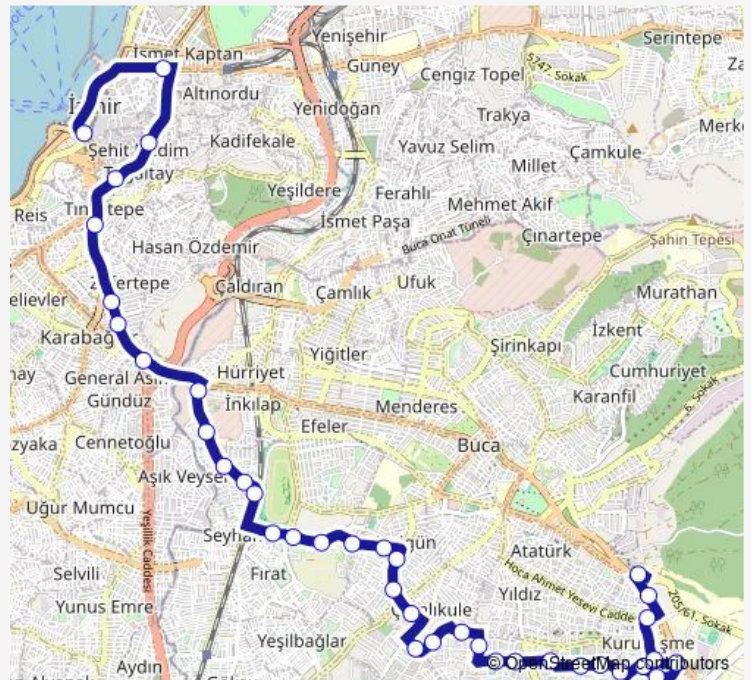

Friday 00:00-23:40

Saturday 00:00-23:50

Sunday 00:00-23:35

Route info

Direction: Konak

Stops: 38

Trip Duration: 1 hour 3 min

171 — Tınaztepe - Konak

BusMaps

Yasemin

Menekşe

Eski Bahçe

Dilek

Cumhuriyet Sitesi

Akmeşe

Zeytinlik