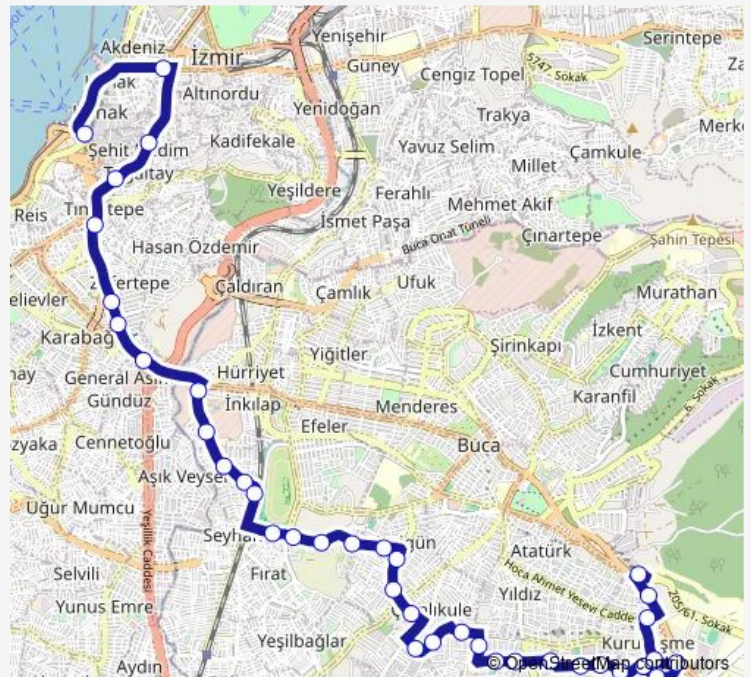

Thursday 00:00-23:40

Friday 00:00-23:40

Saturday 00:00-23:50

Sunday 00:00-23:35

Route info

Direction: Konak

Stops: 38

Trip Duration: 1 hour 3 min