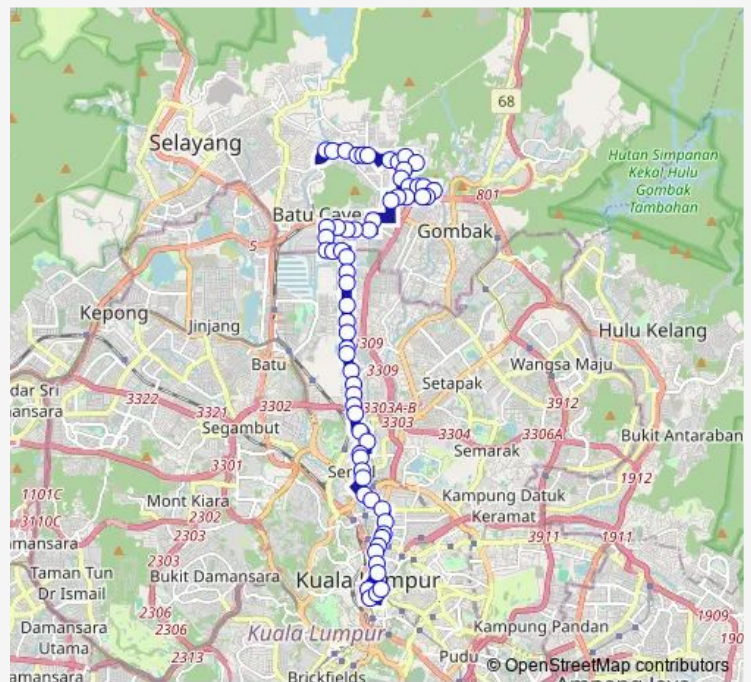

Wednesday —

Thursday —

Friday —

Saturday 05:30-23:00

Sunday 05:30-23:00

Route info

Direction: SI294 HAB Wira Damai

Stops: 59

Trip Duration: 1 hour 24 min

SI251 Metro Tabernacle (Opp)

SI252 Hentian Samudera Barat

SI253 Wisma SBC (Opp)

SI254 Perindustrian BT Caves

SI255 BT Caves Industrial Park

SI256 Perindustrian Sbc

KI631 Taman Batu Muda (Tengah)