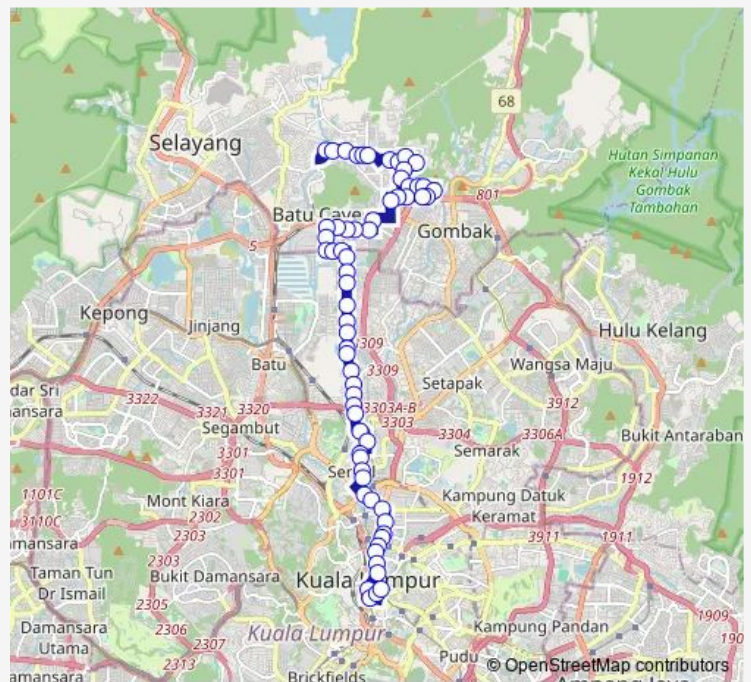

Wednesday —

Thursday —

Friday —

Saturday 05:30-23:00

Sunday 05:30-23:00

Route info

Direction: SI294 HAB Wira Damai

Stops: 59

Trip Duration: 1 hour 4 min

171 — Hab Wira Damai ~ Lebu Ampang via Sentul

SI251 Metro Tabernacle (Opp)

SI252 Hentian Samudera Barat

SI253 Wisma SBC (Opp)

SI254 Perindustrian BT Caves

SI255 BT Caves Industrial Park