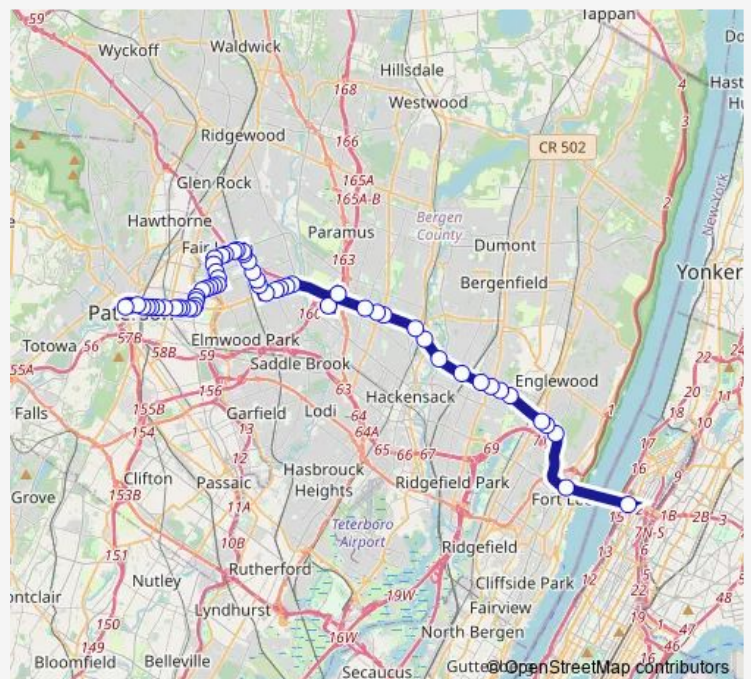

East 33rd ST AT 11th Ave

East 33rd ST at RT-20

Morlot AVE AT Canger Pl

Morlot AVE AT Essex Pl

Morlot AVE AT 2ND St

Morlot AVE AT 4TH St

Morlot AVE AT 6TH St

River RD AT Bellair Ave

River RD AT Park Ave

Route schedule

Broadway BUS Terminal — GW BRIDGE BUS TERMINAL

Monday —

Tuesday —

Wednesday —

Thursday —

Friday —

Saturday —

Sunday 06:40-00:15⁺¹

Route info

Direction: Broadway BUS Terminal

Stops: 62

Trip Duration: 0 hour 44 min

River RD AT Berdan Ave

River RD AT Fair Lawn Ave

Fair Lawn AVE AT George St

Fair Lawn AVE AT Arnold St

Fair Lawn AVE AT Burbank St

Fair Lawn AVE AT Orchard St

Fair Lawn AVE AT Chandler Dr

Fair Lawn AVE AT 20th St

Plaza RD AT Fair Lawn Ave

Plaza RD AT Ramapo Terrace