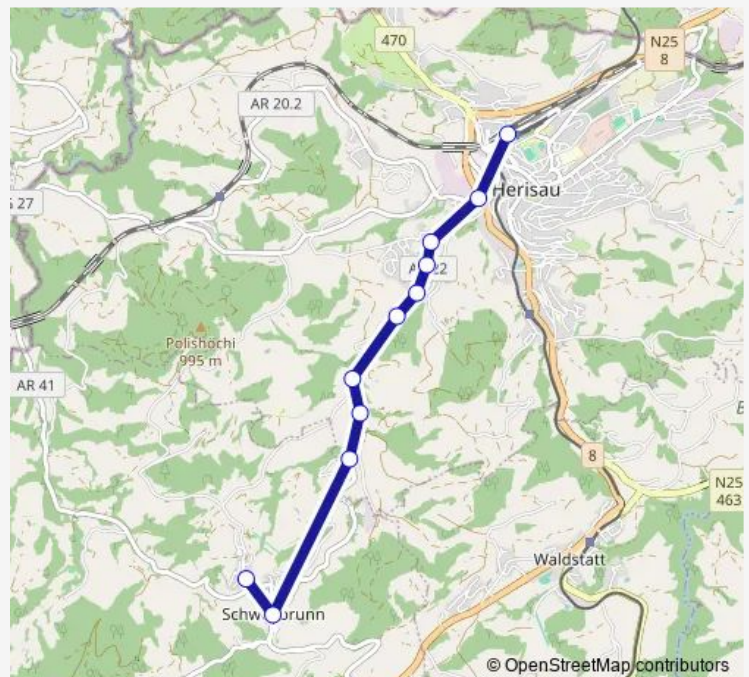

Herisau, am Bach

Herisau, Ifang

Herisau, Glattmüli

Herisau, Johannesbad

Herisau, Landersberg

Schwellbrunn, Dorf

Schwellbrunn, Sommertal

Route schedule

Herisau, Bahnhof — Schwellbrunn, Sommertal

Monday 07:08-19:47

Tuesday 09:08-19:47

Wednesday 09:08-19:47

Thursday 07:08-19:47

Friday 07:08-19:47

Saturday 09:08-19:47

Sunday 07:08-19:08

Route info

Direction: Herisau, Bahnhof

Stops: 11

Trip Duration: 0 hour 14 min

Direction

Herisau, Bahnhof — Schwellbrunn, Sommertal

11 stops

[Open route schedule](#)

Thursday 18:38

Friday 18:38

Saturday —

Sunday —

Route info

Direction: Schwellbrunn, Sommertal

Stops: 11

Trip Duration: 0 hour 14 min