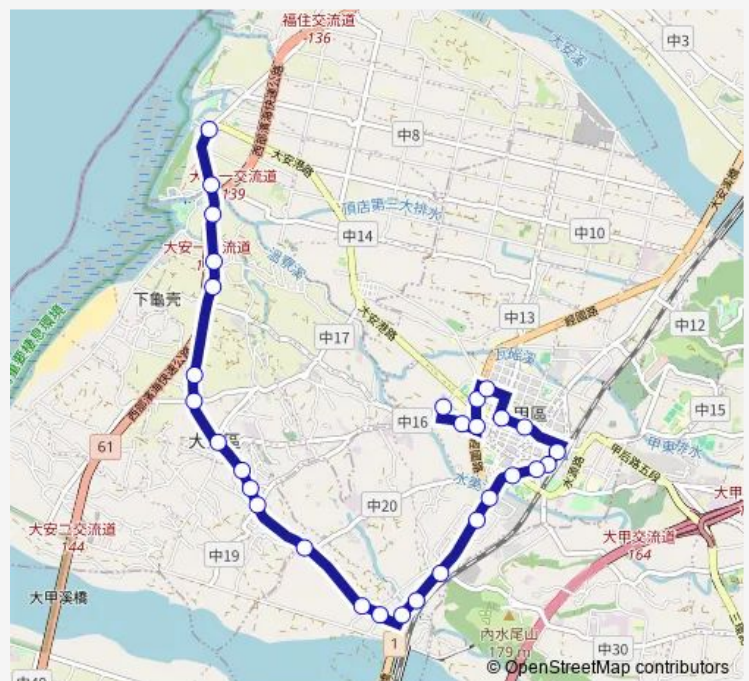

Tc\_南陽里(中山路)

### Route schedule

Tc\_大安港 — Tc\_新政大安港路口

Monday 06:40-18:20

Tuesday 06:40-18:20

Wednesday 06:40-18:20

Thursday 06:40-18:20

Friday 06:40-18:20

Saturday 06:50-17:40

### Route info

Direction: Tc\_大安港

Stops: 29

Trip Duration: 0 hour 26 min

171 — 171\_新政大安港路口\_大安港

Tc\_大甲

Tc\_大甲車站(中山路)

Tc\_文昌祠

## Route info

Direction: Tc\_新政大安港路口

Stops: 30

Trip Duration: 0 hour 23 min

Tc\_下龜殼

Tc\_龜殼里

Tc\_溪洲

Tc\_溫寮橋