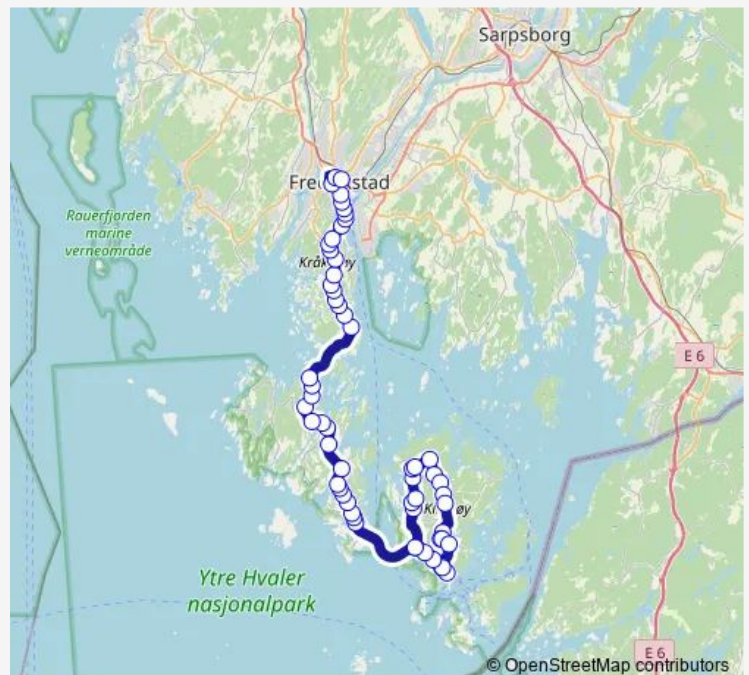

Puttesund bru

### Route schedule

Fredrikstad bussterminal — Tunnelen øst

Monday 16:15

Tuesday 16:15

Wednesday 16:15

Thursday 16:15

Friday 16:15

Saturday —

### Route info

Direction: Fredrikstad bussterminal

Stops: 58

Trip Duration: 1 hour 7 min

■ 171 — Kirkøy

Håholmen

Stokken

Økholmen