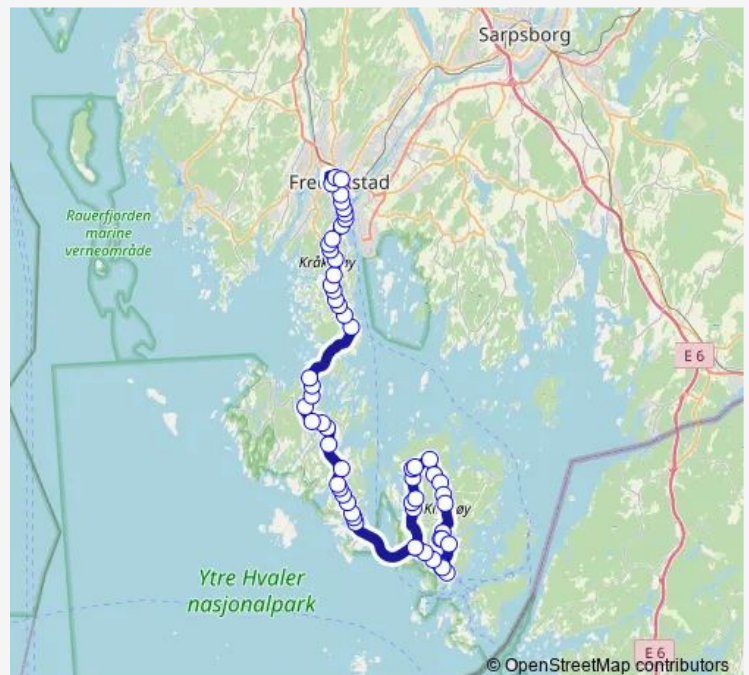

Thursday 06:10

Friday 06:10

Saturday —

Sunday —

Route info

Direction: Tunnelen øst

Stops: 59

Trip Duration: 1 hour 11 min

■ 171 — Kirkøy

Sandbakken

Tunnelen øst

Tunnelen vest

Skipstadkrysset

Skipstad

Trekanten

Allerød