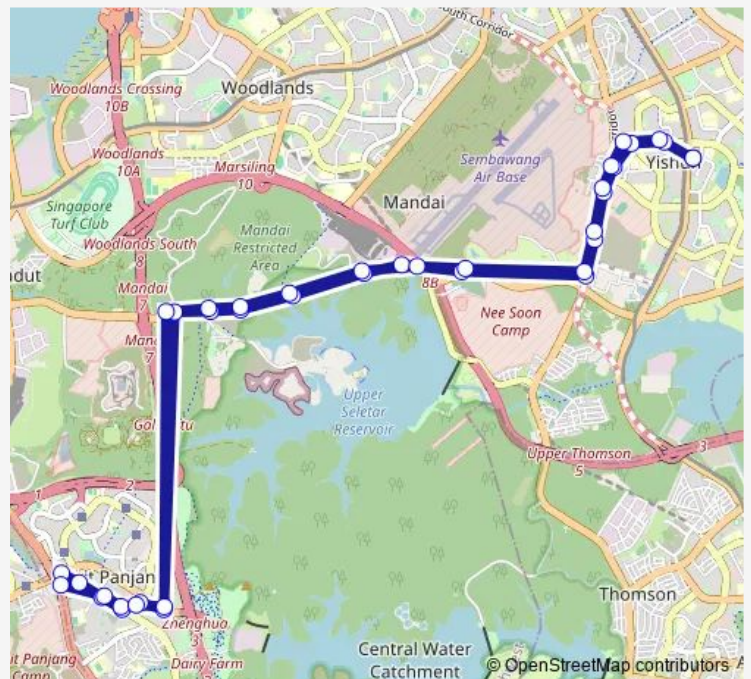

Thursday 05:30

Friday 05:30

Saturday 05:30

Sunday 05:30

Route info

Direction: Yishun Int

Stops: 39

Trip Duration: 2 hour 5 min