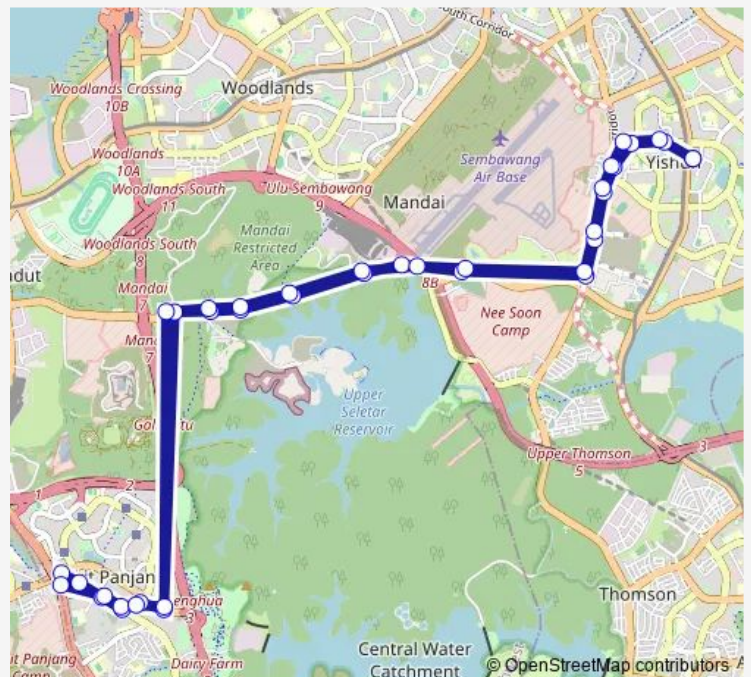

Thursday 05:30

Friday 05:30

Saturday 05:30

Sunday 05:30

Route info

Direction: Yishun Int

Stops: 39

Trip Duration: 2 hour 5 min