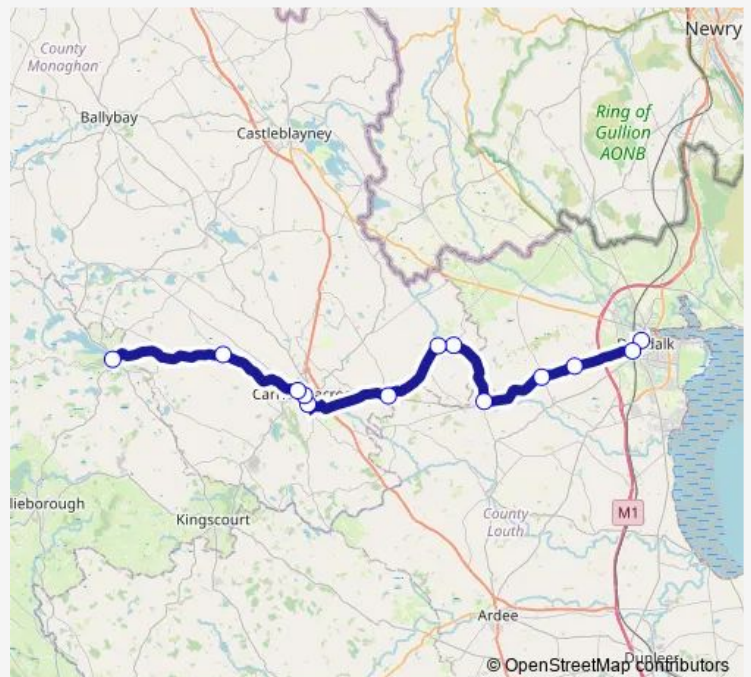

Thursday 08:10-18:20

Friday 08:10-18:20

Saturday 08:10-18:20

Sunday 09:45-18:30

Route info

Direction: The Long Walk

Stops: 13

Trip Duration: 0 hour 58 min

171 — Shercock - The Long Walk

Direction

Shercock — The Long Walk

14 stops

[Open route schedule](#)

Shercock

Carrickartagh

Workhouse

Dundalk Rail Station

Dundalk

The Long Walk

Route schedule

Shercock — The Long Walk

Monday 07:10-17:15

Tuesday 07:10-17:15

Wednesday 07:10-17:15

Thursday 07:10-17:15

Friday 07:10-17:15

Saturday 07:10-17:15

Sunday 08:15-17:15

Route info

Direction: Shercock

Stops: 14

Trip Duration: 0 hour 57 min