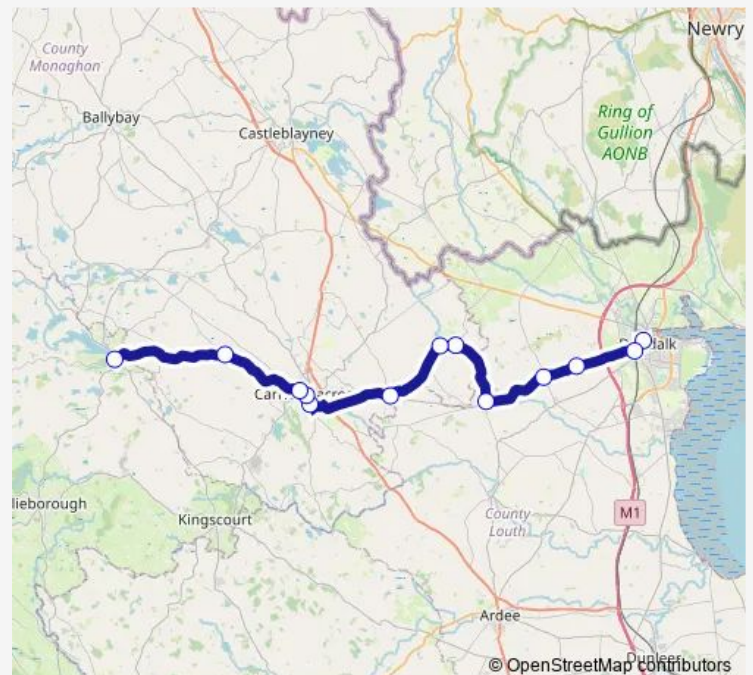

Thursday 08:10-18:20

Friday 08:10-18:20

Saturday 08:10-18:20

Sunday 09:45-18:30

Route info

Direction: The Long Walk

Stops: 13

Trip Duration: 0 hour 58 min

■ 171 — Shercock - The Long Walk

BusMaps

Direction

Shercock — The Long Walk

14 stops

[Open route schedule](#)

Shercock

Carrickartagh

Rices Bridge

Dundalk Rail Station

Dundalk

The Long Walk

Route schedule

Shercock — The Long Walk

Monday 07:10-17:15

Tuesday 07:10-17:15

Wednesday 07:10-17:15

Thursday 07:10-17:15

Friday 07:10-17:15

Saturday 07:10-17:15

Sunday 08:15-17:15

Route info

Direction: Shercock

Stops: 14