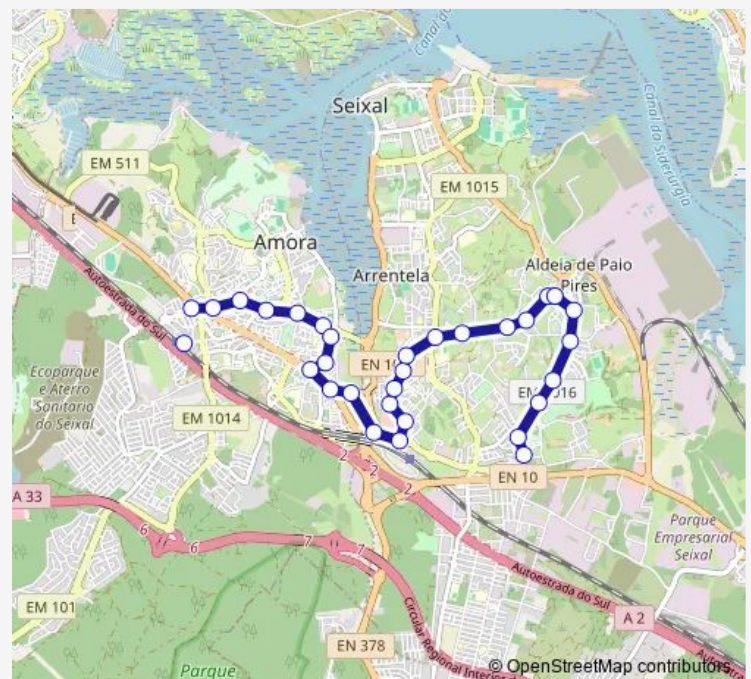

Bus 112 - Foros DE Amora (Est) - Paio Pires (Qta da Flamândia) (via Cavadas)

[Go to website](#)

Direction

Foros Amora (Est Ferroviária) — Paio Pires (Qta Flamândia)

31 stops

[Open route schedule](#)

Foros Amora (Est Ferroviária)

Cruz Pau (Avª Dr Luis Sá) Instituto Óptico

Cruz Pau (R 25 Abril 83)

Cruz Pau (Avª Marcos Portugal) Fte Ext Novo Dia

Paivas (Avª Marcos Portugal 262)

Amora (Avª Afonso Costa 31)

Amora (Avª Afonso Costa 7) Fte Esc Paulo Gama

Fogueteiro (Correr Água R Mov Forç Armadas 95a)

Fogueteiro (Correr Água R Mov Forç Armadas 23)

Marco Severino (Avª 1º Maio) Quiosque

Fogueteiro (Avª 1º Maio) Fte Posto Cepsa

Torre Marinha (EN 10-2 Fte 56) Armazéns C M Seixa

Fogueteiro (Fte Continente) Rotunda

Fogueteiro (Subida Continente)

Torre Marinha (R Casal Marco) (X) Psp

Torre Marinha (R Casal Marco 31)

Torre Marinha (R Luis Camões) Mercado

Torre Marinha (R Gil Vicente) Fte Piscinas

Torre Marinha (Avª Dr Arlindo Vicente 37) Subida

Cavadas (X) Avª Gen H Delgado 177 (Leit Alentejan

Route schedule

Foros Amora (Est Ferroviária) — Paio Pires (Qta Flamândia)

Monday 06:30-20:30

Tuesday 06:30-20:30

Wednesday 06:30-20:30

Thursday 06:30-20:30

Friday 06:30-20:30

Saturday 08:00-16:00

Sunday 08:00-16:00

Route info

Direction: Foros Amora (Est Ferroviária)

Stops: 31

Trip Duration: 0 hour 30 min

■ 112 - Foros DE Amora (Est) - Paio Pires (Qta da Flamândia) (via Cavadas)