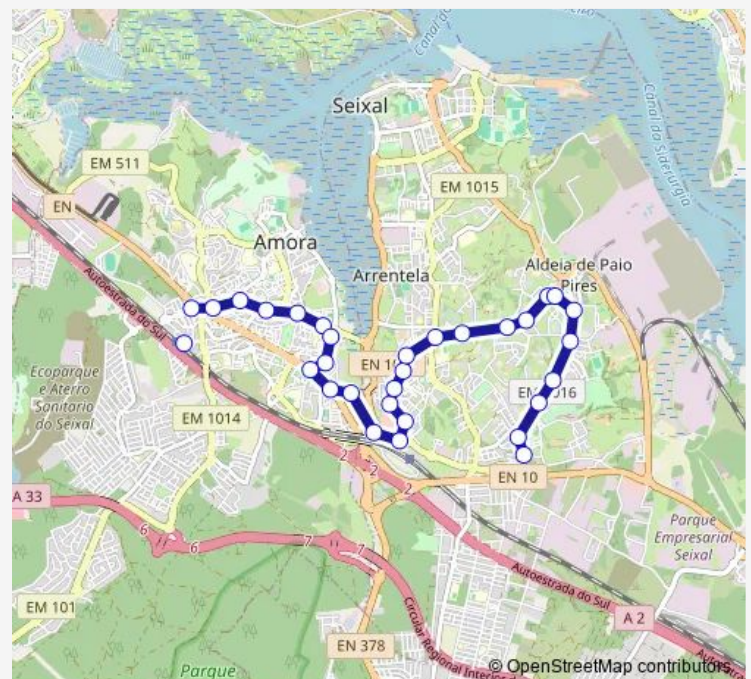

Bus 112 - Foros DE Amora (Est) - Paio Pires (Qta da Flamândia) (via Cavadas)

[Go to website](#)

Direction

Foros Amora (Est Ferroviária) — Paio Pires (Qta Flamândia)

31 stops

[Open route schedule](#)

Foros Amora (Est Ferroviária)

Cruz Pau (Avª Dr Luis Sá) Instituto Óptico

Cruz Pau (R 25 Abril 83)

Cruz Pau (Avª Marcos Portugal) Fte Ext Novo Dia

Paivas (Avª Marcos Portugal 262)

Amora (Avª Afonso Costa 31)

Amora (Avª Afonso Costa 7) Fte Esc Paulo Gama

Fogueteiro (Correr Água R Mov Forç Armadas 95a)

Fogueteiro (Correr Água R Mov Forç Armadas 23)

Marco Severino (Avª 1º Maio) Quiosque

Fogueteiro (Avª 1º Maio) Fte Posto Cepsa

Torre Marinha (EN 10-2 Fte 56) Armazéns C M Seixa

Fogueteiro (Fte Continente) Rotunda

Fogueteiro (Subida Continente)

Torre Marinha (R Casal Marco) (X) Psp

Torre Marinha (R Casal Marco 31)

Torre Marinha (R Luis Camões) Mercado

Torre Marinha (R Gil Vicente) Fte Piscinas

Torre Marinha (Avª Dr Arlindo Vicente 37) Subida

Cavadas (X) Avª Gen H Delgado 177 (Leit Alentejan

Route schedule

Foros Amora (Est Ferroviária) — Paio Pires (Qta Flamândia)

Monday 06:30-20:30

Tuesday 06:30-20:30

Wednesday 06:30-20:30

Thursday 06:30-20:30

Friday 06:30-20:30

Saturday 08:00-16:00

Sunday 08:00-16:00

Route info

Direction: Foros Amora (Est Ferroviária)

Stops: 31

Trip Duration: 0 hour 30 min

112 - Foros DE Amora (Est) - Paio Pires (Qta da Flamândia) (via Cavadas)