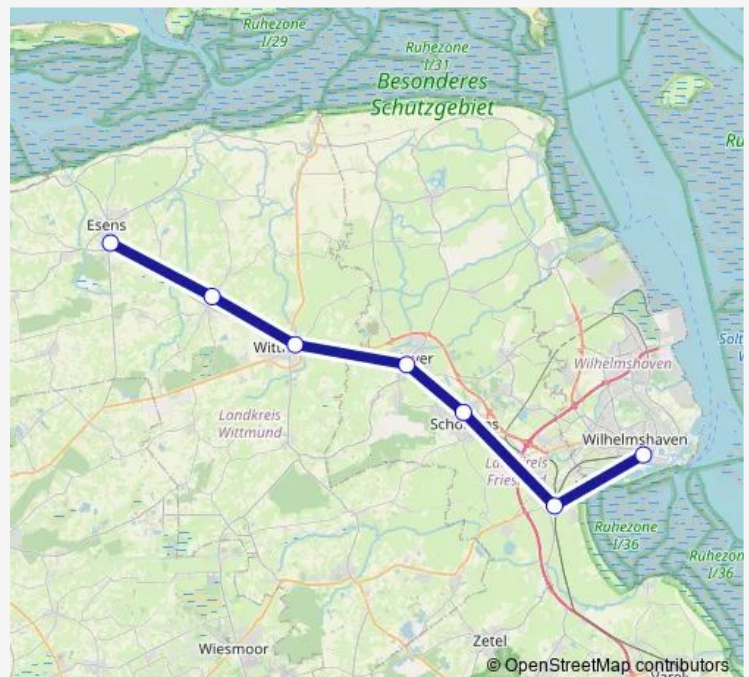

Bus Rb59

[Go to website](#)

Direction

Esens — Wilhelmshaven Hbf

7 stops

[Open route schedule](#)

Esens

Burhafe(Ostfriesl)

Wittmund

Jever

Schortens-Heidmühle

Sande(Kr Friesland)

Wilhelmshaven Hbf

Route schedule

Esens — Wilhelmshaven Hbf

Monday 20:41-21:41

Tuesday —

Wednesday 20:41-21:41

Thursday —

Friday —

Saturday —

Sunday —

Route info

Direction: Esens

Stops: 7

Trip Duration: 1 hour 11 min

Rb59

BusMaps

Direction

Wilhelmshaven Hbf — Esens

7 stops

[Open route schedule](#)