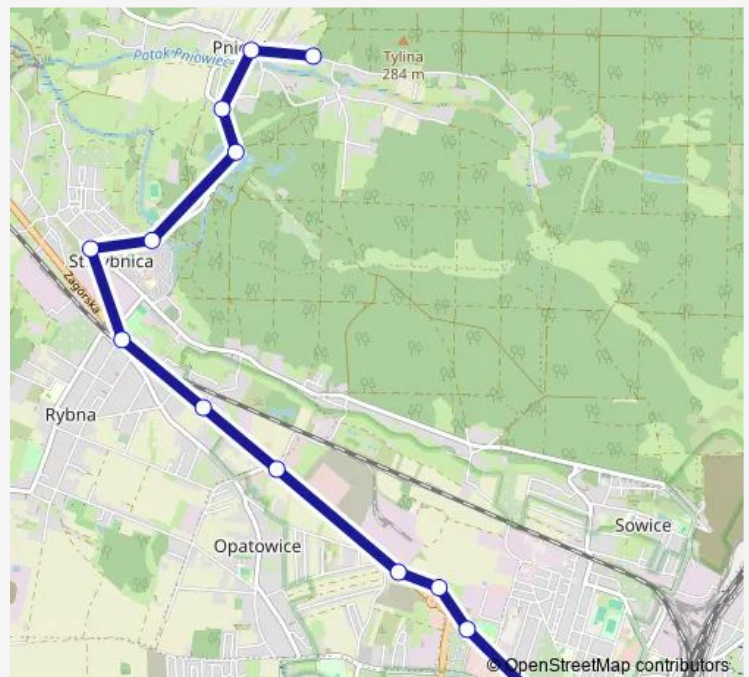

Direction

Pniowiec Pętla — Tarnowskie Góry Dworzec

15 stops

[Open route schedule](#)

Pniowiec Pętla

Pniowiec Gospoda

Pniowiec Dom Nauczyciela

Pniowiec Zalew [nż]

Strzybnica Szkoła

Strzybnica Kościelna

Strzybnica Park Hutnika

Strzybnica Zawiszy

Strzybnica Ogrodnictwo [nż]

Strzybnica Chemet

Tarnowskie Góry Kaufland

Tarnowskie Góry Osiedle Fazos

Tarnowskie Góry Opolska

Tarnowskie Góry Powstańców Śląskich

Tarnowskie Góry Dworzec

Route schedule

Pniowiec Pętla — Tarnowskie Góry Dworzec

Monday 08:21-19:28

Tuesday 08:21-19:28

Wednesday 08:21-19:28

Thursday 08:21-19:28

Friday 08:21-19:28

Saturday —

Sunday —

Route info

Direction: Pniowiec Pętla

Stops: 15

Trip Duration: 0 hour 24 min