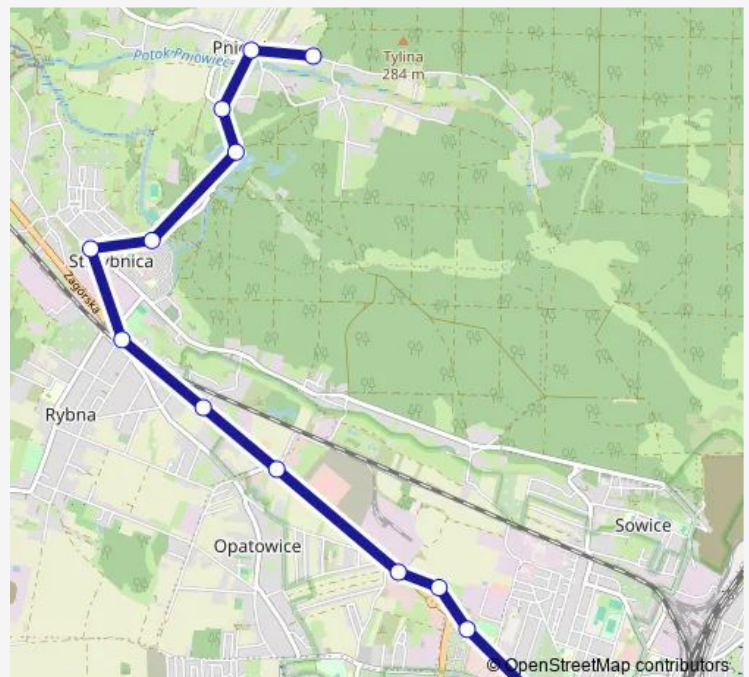

Direction

Pniowiec Pętla — Tarnowskie Góry Dworzec

15 stops

[Open route schedule](#)

Pniowiec Pętla

Pniowiec Gospoda

Pniowiec Dom Nauczyciela

Pniowiec Zalew [nż]

Strzybnica Szkoła

Strzybnica Kościelna

Strzybnica Park Hutnika

Strzybnica Zawiszy

Strzybnica Ogrodnictwo [nż]

Strzybnica Chemet

Tarnowskie Góry Kaufland

Tarnowskie Góry Osiedle Fazos

Tarnowskie Góry Opolska

Tarnowskie Góry Powstańców Śląskich

Tarnowskie Góry Dworzec

Route schedule

Pniowiec Pętla — Tarnowskie Góry Dworzec

Monday 08:21-19:28

Tuesday 08:21-19:28

Wednesday 08:21-19:28

Thursday 08:21-19:28

Friday 08:21-19:28

Saturday —

Sunday —

Route info

Direction: Pniowiec Pętla

Stops: 15

Trip Duration: 0 hour 26 min