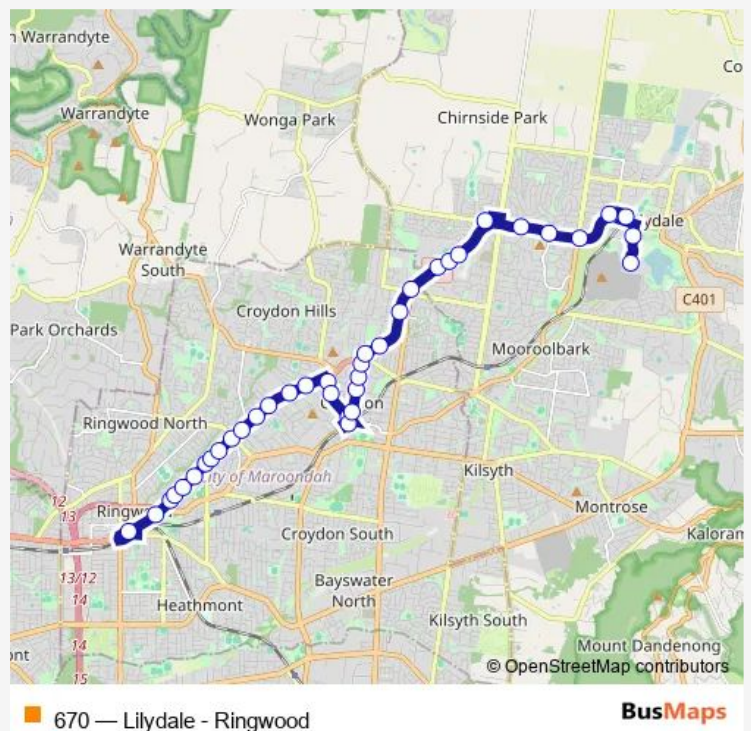

Bus 670 Lilydale - Ringwood

[Go to website](#)

Direction

Box Hill Institute/Jarlo Dr (Lilydale) — Ringwood Station/Maroondah Hwy (Ringwood)

38 stops

[Open route schedule](#)

- Box Hill Institute/Jarlo Dr (Lilydale)
- Lilydale Marketplace/Hutchinson St (Lilydale)
- Lilydale Station/West William St (Lilydale)
- John St/Maroondah Hwy (Lilydale)
- Mooroolbark Rd/Maroondah Hwy (Mooroolbark)
- Landscape Dr/Maroondah Hwy (Mooroolbark)
- Dress Circle Lane/Maroondah Hwy (Mooroolbark)
- Chirnside Park SC/Maroondah Hwy (Chirnside Park)
- Fletcher Rd/Maroondah Hwy (Mooroolbark)
- Chirnside Homemaker Centre/Maroondah Hwy (Mooroolbark)
- Old Melbourne Rd/Maroondah Hwy (Chirnside Park)
- Maroondah Golf Park/Maroondah Hwy (Mooroolbark)
- Dorset Rd/Maroondah Hwy (Croydon)
- Primrose Rd/Maroondah Hwy (Croydon North)
- Golf Links Rd/Maroondah Hwy (Croydon North)
- Bonnie View Rd/Maroondah Hwy (Croydon North)
- Clement Cres/Croydon Rd (Croydon)
- Grandview Ave/Croydon Rd (Croydon)
- Samuel St/Croydon Rd (Croydon)
- Croydon PS/Croydon Rd (Croydon)

Route schedule

Box Hill Institute/Jarlo Dr (Lilydale) — Ringwood Station/Maroondah Hwy (Ringwood)

Monday	06:16-21:12
Tuesday	06:16-21:12
Wednesday	06:16-21:12
Thursday	06:16-21:12
Friday	06:16-21:12
Saturday	—
Sunday	20:03

Route info

Direction: Box Hill Institute/Jarlo Dr (Lilydale)

Stops: 38

Trip Duration: 0 hour 44 min

Croydon Station/Railway Ave (Croydon)

Croydon PS/Kent Ave (Croydon)

Somerset Cres/Kent Ave (Croydon)

Maroondah Hwy/Kent Ave (Croydon)

Larissa Ave/Maroondah Hwy (Ringwood)

Ringwood Station/Maroondah Hwy (Ringwood)

Direction

Lilydale Station/West William St (Lilydale) — Ringwood Station/Maroondah Hwy (Ringwood)

28 stops

[Open route schedule](#)