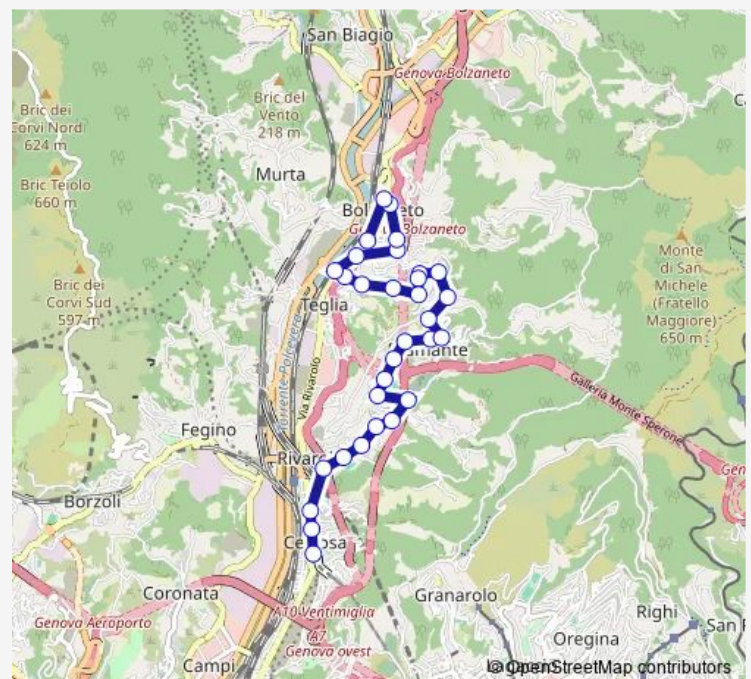

Maritano 3/Sbarbaro

Maritano 4/Cechov

Maritano 5/

Route schedule

Canepari/Capolinea — Reta 1/Barchetta

Monday	21:00-01:25 ⁺¹
Tuesday	21:00-01:25 ⁺¹
Wednesday	21:00-01:25 ⁺¹
Thursday	21:00-01:25 ⁺¹
Friday	21:00-01:25 ⁺¹
Saturday	21:00-01:25 ⁺¹
Sunday	21:30-01:25 ⁺¹

Route info

Direction: Canepari/Capolinea

Stops: 31

Trip Duration: 0 hour 23 min

670 — Via Brin (Rivarolo)- Begato- V Reta (Bolzaneto)

Maritano 6/Campo Sportivo

Maritano 7/Ortigara

Maritano 8/Autostrada

Route info

Direction: Reta 1/Barchetta

Stops: 31

Trip Duration: 0 hour 16 min

Rossini/Rivarolo Fs

Jori 1/Pongoli

Jori 2/Dandolo

Jori 3/Brin

Direction: Reta 1/Barchetta

Stops: 19

Trip Duration: 0 hour 12 min

670 Bus time schedules and route maps are available in an offline PDF at busmaps.com. Use the busmaps.com website to see live bus times, train schedule or subway schedule, and step-by-step directions for all public transit in Genoa