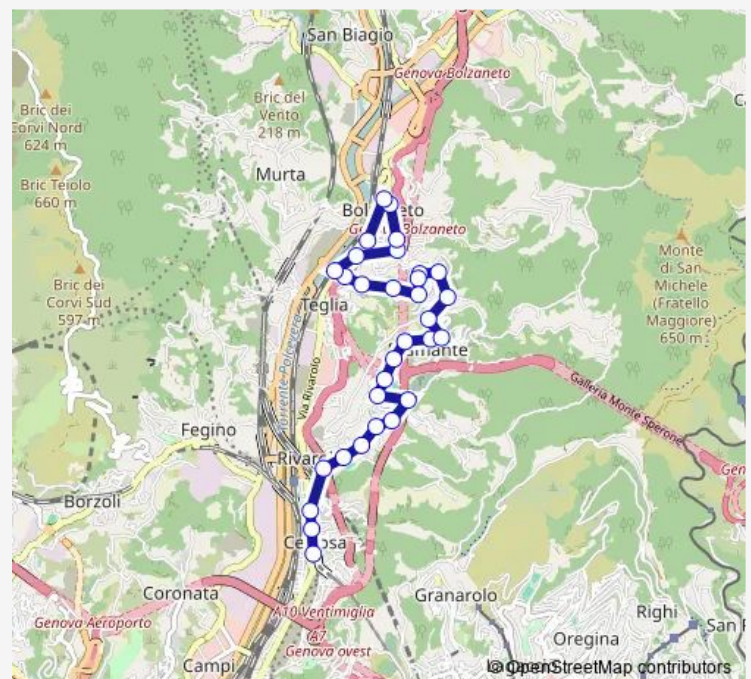

Maritano 3/Sbarbaro

Maritano 4/Cechov

Maritano 5/

Route schedule

Canepari/Capolinea — Reta 1/Barchetta

Monday	21:00-01:25 ⁺¹
Tuesday	21:00-01:25 ⁺¹
Wednesday	21:00-01:25 ⁺¹
Thursday	21:00-01:25 ⁺¹
Friday	21:00-01:25 ⁺¹
Saturday	21:00-01:25 ⁺¹
Sunday	21:30-01:25 ⁺¹

Route info

Direction: Canepari/Capolinea

Stops: 31

Trip Duration: 0 hour 20 min

■ 670 — Via Brin (Rivarolo)- Begato- V Reta (Bolzaneto)

Maritano 6/Campo Sportivo

Maritano 7/Ortigara

Maritano 8/Autostrada

Route info

Direction: Reta 1/Barchetta

Stops: 31

Trip Duration: 0 hour 15 min

Rossini/Rivarolo Fs

Jori 1/Pongoli

Jori 2/Dandolo

Jori 3/Brin

Direction: Reta 1/Barchetta

Stops: 19

Trip Duration: 0 hour 14 min

670 Bus time schedules and route maps are available in an offline PDF at busmaps.com. Use the busmaps.com website to see live bus times, train schedule or subway schedule, and step-by-step directions for all public transit in Genoa