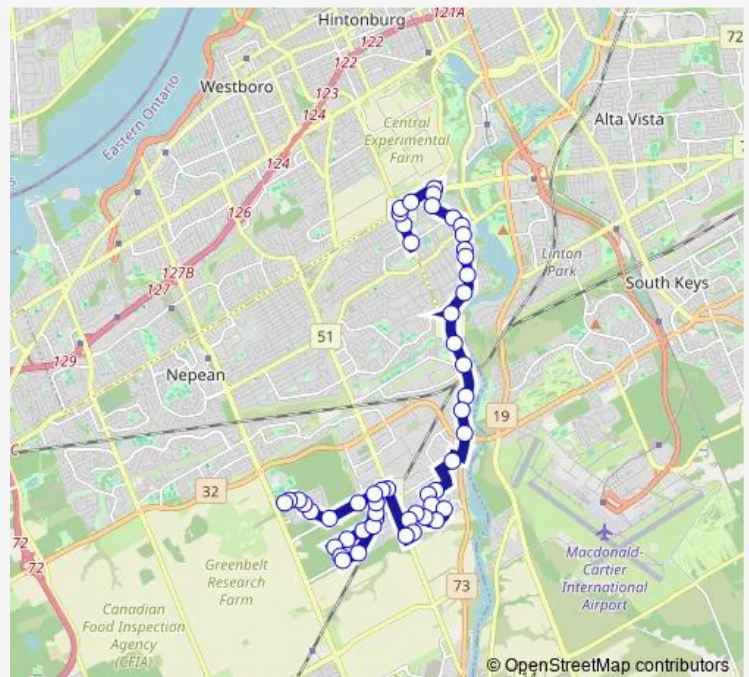

Prince OF Wales / Rideau Heights

Prince OF Wales / Rideau Heights

Prince OF Wales / Hunt Club

Route schedule

Fisher / Dynes — Vaan / Coleway

Monday 14:45

Tuesday 14:45

Wednesday 14:45

Thursday 14:45

Friday 14:45

Saturday —

Sunday —

Route info

Direction: Fisher / Dynes

Stops: 54

Trip Duration: 0 hour 40 min

Amberwood / Weatherwood

Amberwood / Weatherwood

Amberwood / Weatherwood

Merivale / Amberwood

Merivale / Slack

Slack / Merivale

Grenfell / Slack

Grenfell / Capital

Route info

Direction: Vaan / Woodroffe

Stops: 53

Trip Duration: 0 hour 33 min

Amberwood / Merivale

Amberwood / Erinlea

Amberwood / Weatherwood

Amberwood / Lacewood