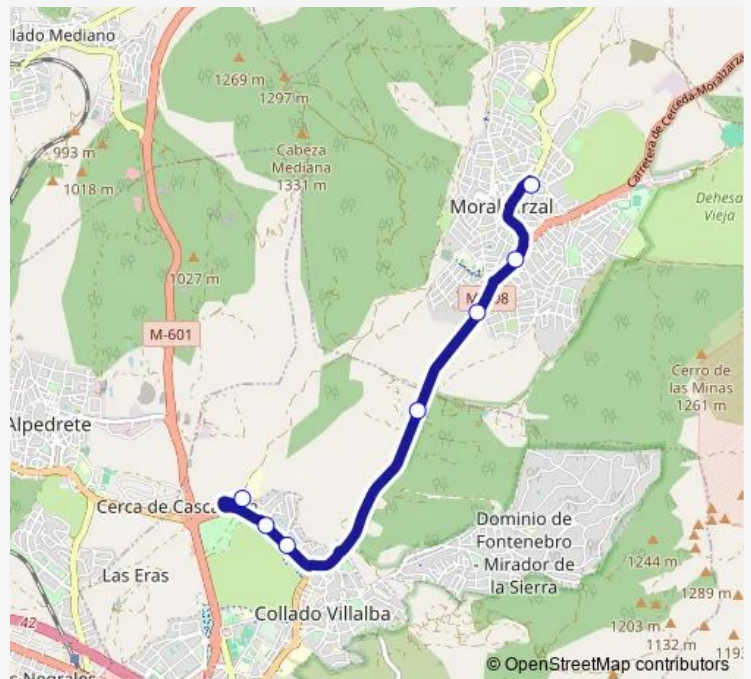

CTRA.M608-REDONDILLO

CTRA.M608-LOS CHOPOS

CTRA.M608-LOS LINAREJOS

CTRA.M608-URB.LAS CAÑADAS

CTRA.M608-URB.EL SOTO

HOSPITAL GENERAL DE VILLALBA

Route schedule

ESTACIÓN DE AUTOBUSES DE MORALZARZAL —  
HOSPITAL GENERAL DE VILLALBA

Monday	06:20-20:50
Tuesday	06:20-20:50
Wednesday	06:20-20:50
Thursday	06:20-20:50
Friday	06:20-20:50
Saturday	06:20-20:50
Sunday	—

Route info

Direction: ESTACIÓN DE AUTOBUSES DE  
MORALZARZAL

Stops: 7

Trip Duration: 0 hour 18 min

### Direction

HOSPITAL GENERAL DE VILLALBA — ESTACIÓN DE AUTOBUSES DE MORALZARZAL

7 stops

[Open route schedule](#)

HOSPITAL GENERAL DE VILLALBA

CTRA.M608-URB.EL SOTO

CTRA.M608-URB.LAS CAÑADAS

CTRA.M608-LOS LINAREJOS

### Route info

Direction: HOSPITAL GENERAL DE VILLALBA

Stops: 7

Trip Duration: 0 hour 15 min

670 Bus time schedules and route maps are available in an offline PDF at busmaps.com. Use the busmaps.com website to see live bus times, train schedule or subway schedule, and step-by-step directions for all public transit in Moralzarlal