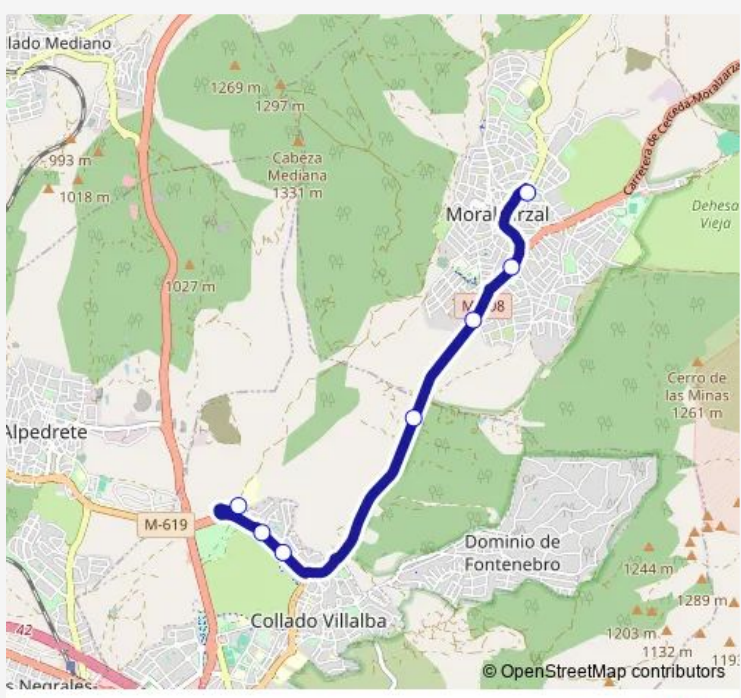

Bus 670 Collado Villalba (Hospital)-Moralzarzal

[Go to website](#)

Direction
 Estación DE Autobuses DE Moralzarzal — Hospital General DE Villalba

7 stops

[Open route schedule](#)

- Estación DE Autobuses DE Moralzarzal
- Ctra.M608-Redondillo
- Ctra.M608-LOS Chopos
- Ctra.M608-LOS Linarejos
- Ctra.M608-Urb.Las Cañadas
- Ctra.M608-Urb.El Soto
- Hospital General DE Villalba

Route schedule
 Estación DE Autobuses DE Moralzarzal — Hospital General DE Villalba

Monday	06:20-20:50
Tuesday	06:20-20:50
Wednesday	06:20-20:50
Thursday	06:20-20:50
Friday	06:20-20:50
Saturday	06:20-20:50
Sunday	—

Route info

Direction: Estación DE Autobuses DE Moralzarzal

Stops: 7

Trip Duration: 0 hour 18 min

Direction

Hospital General DE Villalba — Estación DE Autobuses DE Morazarzal

7 stops

[Open route schedule](#)

Direction: Hospital General DE Villalba

Stops: 7

Trip Duration: 0 hour 15 min

670 Bus time schedules and route maps are available in an offline PDF at busmaps.com. Use the busmaps.com website to see live bus times, train schedule or subway schedule, and step-by-step directions for all public transit in Morazarzal