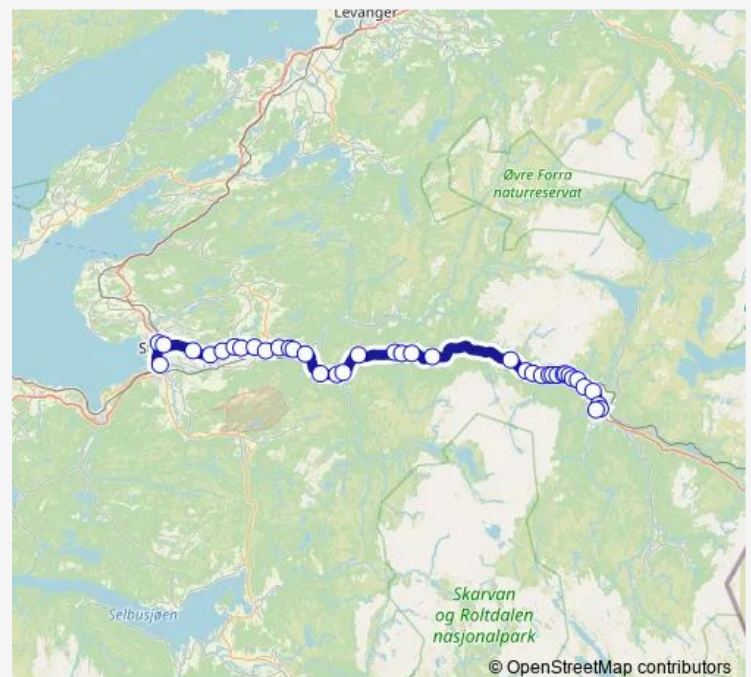

Thursday 09:50-15:30

Friday 09:50-15:30

Saturday —

Sunday —

Route info

Direction: Meråker videregående skole

Stops: 39

Trip Duration: 0 hour 55 min