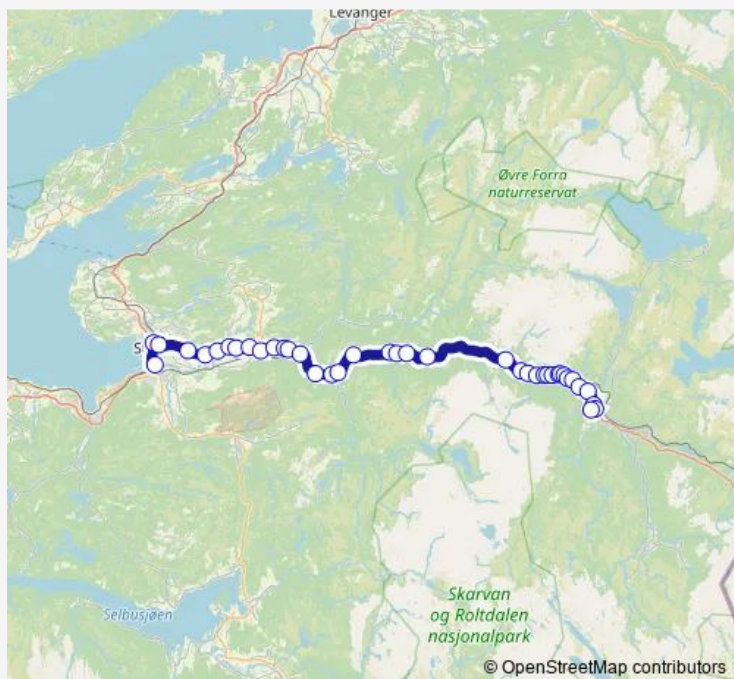

Thursday 16:40

Friday 16:40

Saturday —

Sunday —

Route info

Direction: Meråker videregående skole

Stops: 39

Trip Duration: 0 hour 52 min