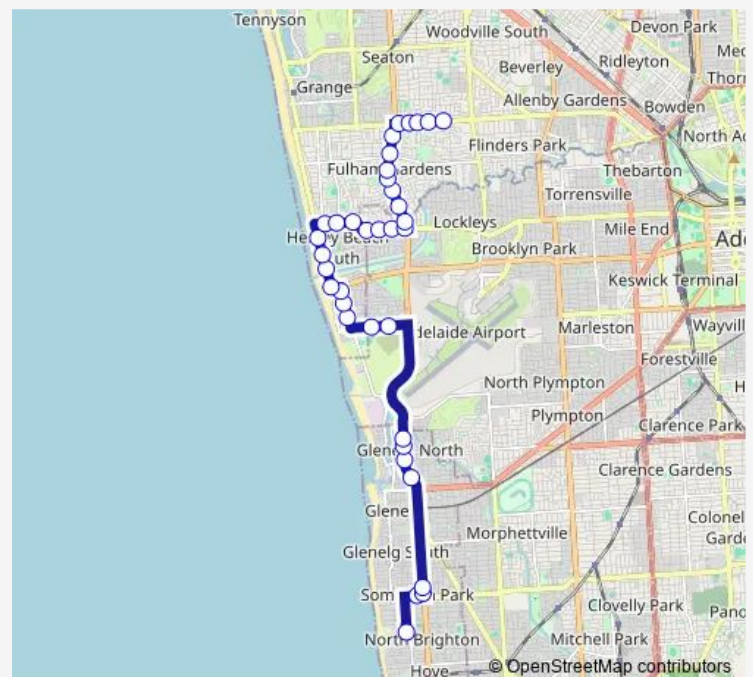

Stop 13 Military Rd - West side

Stop 23C Seaview Rd - West side

Stop 23B Seaview Rd - West side

Stop 24 Seaview Rd - West side

Stop 25 Seaview Rd - West side

Stop 25 Henley Beach Rd - North side

Stop 24 Henley Beach Rd - North side

Stop 23 Henley Beach Rd - North side

Route schedule

Stop 30A King George Ave - West side — Stop 21 Grange Rd - North side

Monday 15:46

Tuesday 15:46

Wednesday 15:46

Thursday 15:46

Friday 15:46

Saturday —

Sunday —

Route info

Direction: Stop 30A King George Ave - West side

Stops: 36

Trip Duration: 0 hour 37 min

670 — Brighton Secondary School to Findon

Stop 22 Henley Beach Rd - North side

Stop 21 Henley Beach Rd - North side

Stop 20 Henley Beach Rd - North side

Stop 19 Henley Beach Rd - North side

Stop 19 Tapleys Hill Rd - West side

Stop 20 Tapleys Hill Rd - West side

Stop 21C Tapleys Hill Rd - West side