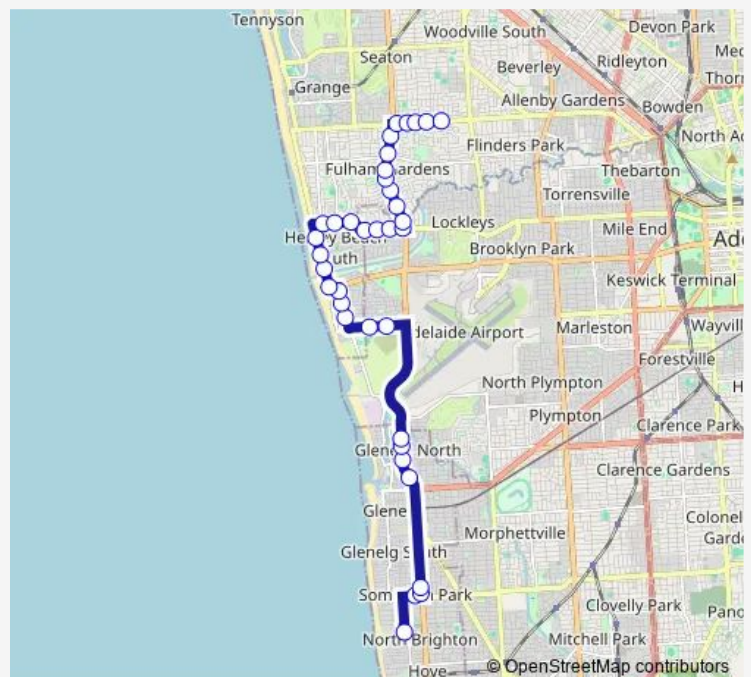

Stop 13 Military Rd - West side

Stop 23C Seaview Rd - West side

Stop 23B Seaview Rd - West side

Stop 24 Seaview Rd - West side

Stop 25 Seaview Rd - West side

Stop 25 Henley Beach Rd - North side

Stop 24 Henley Beach Rd - North side

Stop 23 Henley Beach Rd - North side

Route schedule

Stop 30A King George Ave - West side — Stop 21 Grange Rd - North side

Monday 15:46

Tuesday 15:46

Wednesday 15:46

Thursday 15:46

Friday 15:46

Saturday —

Sunday —

Route info

Direction: Stop 30A King George Ave - West side

Stops: 36

Trip Duration: 0 hour 37 min

670 — Brighton Secondary School to Findon

Stop 22 Henley Beach Rd - North side

Stop 21 Henley Beach Rd - North side

Stop 20 Henley Beach Rd - North side

Stop 19 Henley Beach Rd - North side

Stop 19 Tapleys Hill Rd - West side

Stop 20 Tapleys Hill Rd - West side

Stop 21C Tapleys Hill Rd - West side