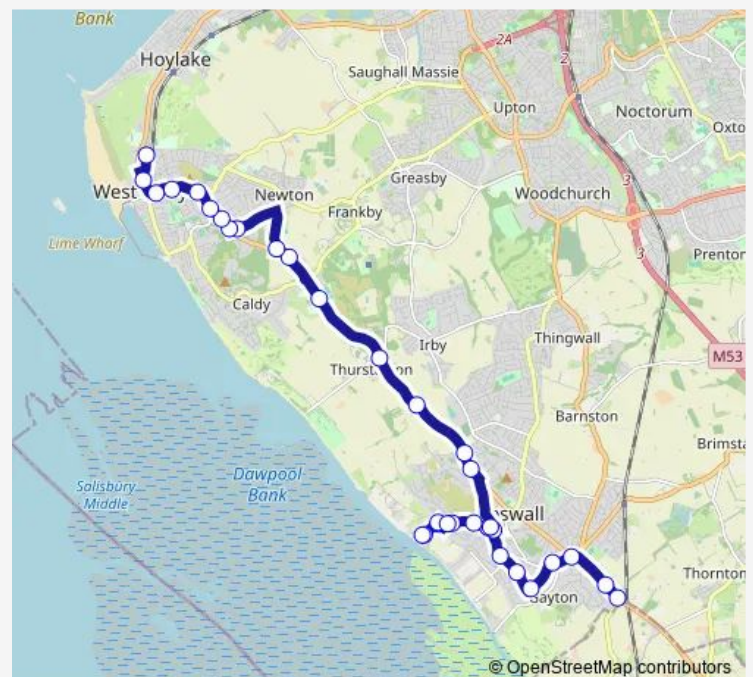

Pine Way

Telegraph Road

Thurstaston Road

Route schedule

Boathouse Lane — Graham Road Grammar School

Monday 07:59-08:00

Tuesday 07:59-08:00

Wednesday 07:59-08:00

Thursday 07:59-08:00

Friday 07:59-08:00

Saturday —

Sunday —

Route info

Direction: Boathouse Lane

Stops: 33

Trip Duration: 0 hour 35 min

Monks Way

Ashburton Road

West Kirby Station

Lingdale Road

Graham Road Grammar School

Direction

Graham Road Grammar School — Wood Lane

36 stops

Friday 15:50

Saturday —

Sunday —

Route info

Direction: Graham Road Grammar School

Stops: 36

Trip Duration: 0 hour 35 min

Thurstaston Road