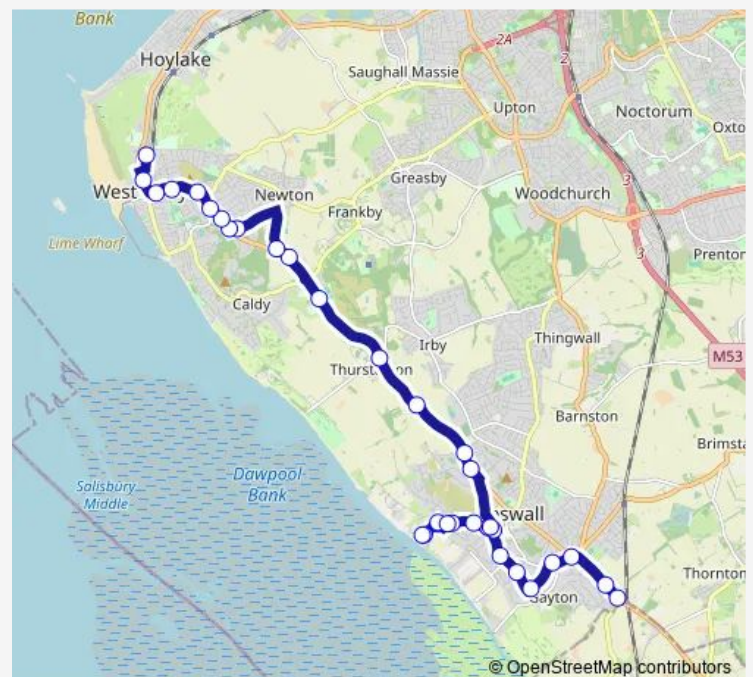

Pine Way

Telegraph Road

Thurstaston Road

Route schedule

Boathouse Lane — Graham Road Grammar School

Monday 07:59-08:00

Tuesday 07:59-08:00

Wednesday 07:59-08:00

Thursday 07:59-08:00

Friday 07:59-08:00

Saturday —

Sunday —

Route info

Direction: Boathouse Lane

Stops: 33

Trip Duration: 0 hour 35 min

Monks Way

Ashburton Road

West Kirby Station

Lingdale Road

Graham Road Grammar School

Direction

Graham Road Grammar School — Wood Lane

36 stops

Friday 15:50

Saturday —

Sunday —

Route info

Direction: Graham Road Grammar School

Stops: 36

Trip Duration: 0 hour 35 min

Thurstaston Road