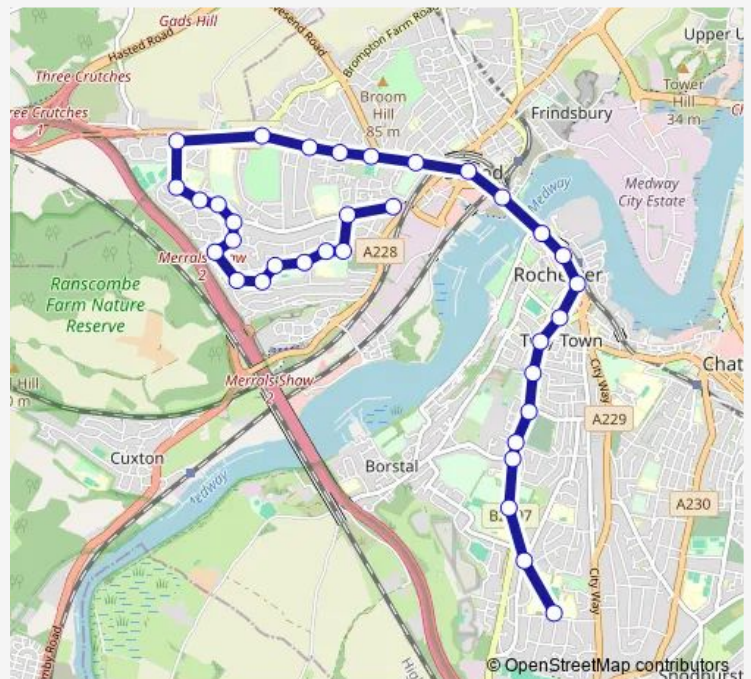

Thursday 07:08

Friday 07:08

Saturday —

Sunday —

Route info

Direction: Darnley Arch

Stops: 34

Trip Duration: 0 hour 59 min

37 stops

[Open route schedule](#)

Grammar Schools

Breton Road

Warden Road

St Margaret's Cemetery

Watts Avenue

East Row

Friday 15:25

Saturday —

Sunday —

Route info

Direction: Grammar Schools

Stops: 37

Trip Duration: 0 hour 48 min

Glamford Road