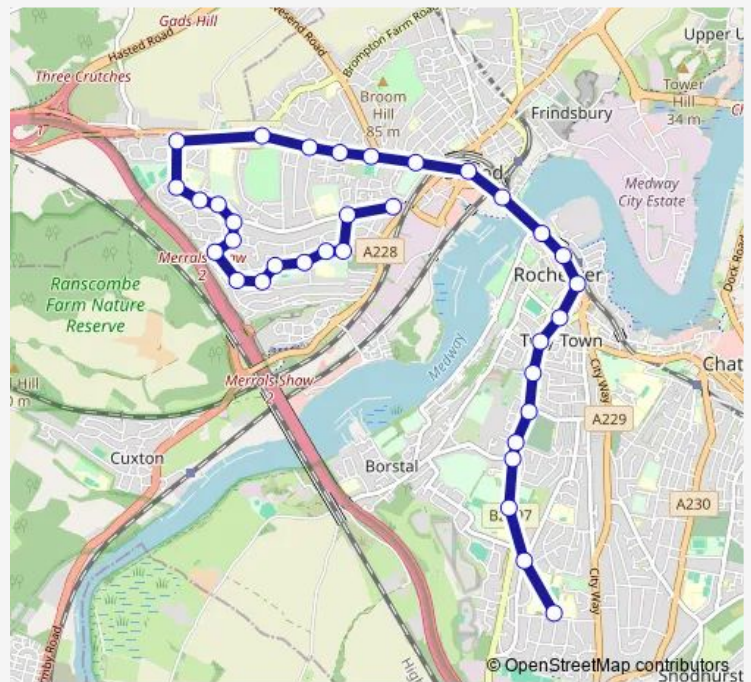

Thursday 07:08

Friday 07:08

Saturday —

Sunday —

Route info

Direction: Darnley Arch

Stops: 34

Trip Duration: 0 hour 59 min

37 stops

[Open route schedule](#)

Grammar Schools

Breton Road

Warden Road

St Margaret's Cemetery

Watts Avenue

East Row

Friday 15:25

Saturday —

Sunday —

Route info

Direction: Grammar Schools

Stops: 37

Trip Duration: 0 hour 48 min

Glamford Road