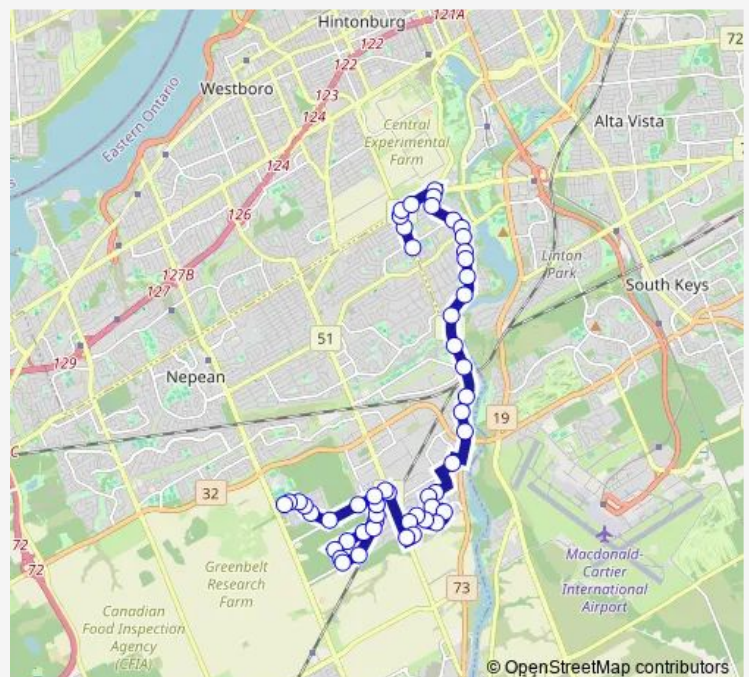

Prince OF Wales / Hunt Club

Route schedule

Fisher / Dynes — Vaan / Coleway

Monday 14:51

Tuesday 14:51

Wednesday 14:51

Thursday 14:51

Friday 14:51

Saturday —

Sunday —

Route info

Direction: Fisher / Dynes

Stops: 54

Trip Duration: 0 hour 34 min

Macfarlane / Deakin

Mayo / Brisbane

Mayo / Tennyson

Tennyson / Denewood

Fifeshire / Amberwood

Amberwood / Edenbrook

Amberwood / Calais

Amberwood / Weatherwood

Amberwood / Weatherwood

Amberwood / Weatherwood

Wednesday 07:31

Thursday 07:31

Friday 07:31

Saturday —

Sunday —

Route info

Direction: Vaan / Woodroffe

Stops: 53