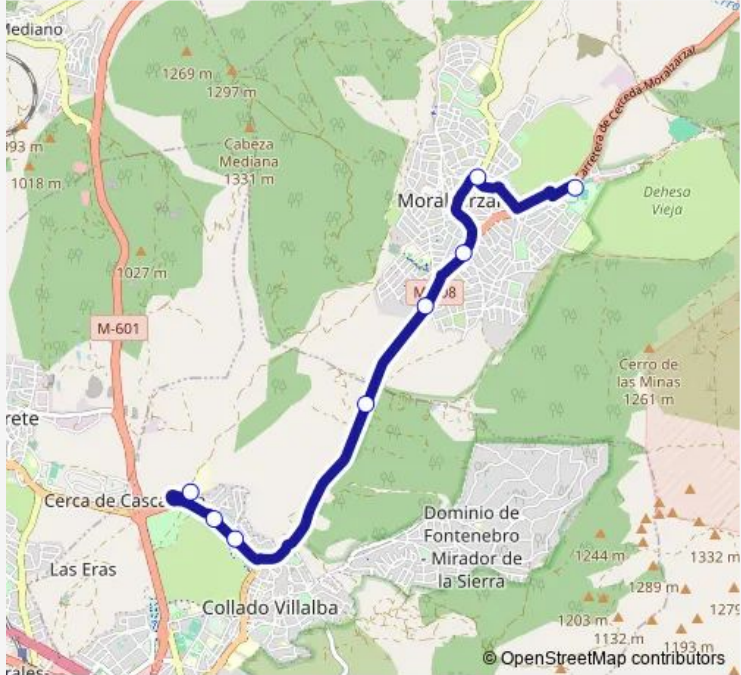

Bus 670 Collado Villalba (Hospital)-Moralzarzal

[Go to website](#)

Direction
 Hospital General DE Villalba — Polideportivo Moralzarzal
 8 stops
[Open route schedule](#)

- Hospital General DE Villalba
- Ctra.M608-Urb.El Soto
- Ctra.M608-Urb.Las Cañadas
- Ctra.M608-LOS Linarejos
- Ctra.M608-LOS Chopos
- Ctra.M608-Redondillo
- Av.Salvador Sánchez Frascuelo-Est.Buses
- Polideportivo Moralzarzal

Route schedule
 Hospital General DE Villalba — Polideportivo Moralzarzal

Monday	08:55-15:15
Tuesday	08:55-15:15
Wednesday	08:55-15:15
Thursday	08:55-15:15
Friday	08:55-15:15
Saturday	08:55-15:15
Sunday	—

Route info
 Direction: Hospital General DE Villalba
 Stops: 8
 Trip Duration: 0 hour 15 min

670 — Collado Villalba (Hospital)-Moralzarzal **BusMaps**

Direction

Polideportivo Moralarzal — Hospital General DE Villalba

Friday 05:05-19:50

Saturday 05:05-19:50

Sunday —

Route info

Direction: Polideportivo Moralarzal

Stops: 8

Trip Duration: 0 hour 15 min

Direction